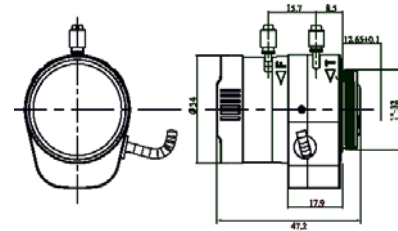

ENGLISH

Datasheet

RS PRO Mega Auto Iris Varifocal Lens (CS Mount)

Stock number :150-4173

Product Summary

This Varifocal Lens is Variable Focal Length Lens that cover the most frequently used fields of view. But the focus must be adjusted each time you change the field of view. It uses a DC drive auto iris.

		Specification					
F No		F1.4±5%					
Length Focal		2.8-12mm±5%					
Optical Back Focal Length		6.52mm±0.1					
Flange Back Focal Length		12.65±0.1					
Image circle		! i6.6(1/2.7")(MAX)					
Mount		cs					
Clamp Force		0.Skgf-cm					
FOV	Sensor	H		v		D	
	1/2.5"	/		/		/	
	1/2.7"	103-30.8		74.4-23.3		138-40	
	1/3"	91-28		67.5-212		120.8-36	
	1/4"	73-23.4		44.8-14.8		87.6-27.8	
TV Distortion		1/2.5"	/	1/27"	W:8% T:0.9%	1/3"	W78% T:0.74%
Relative Illumination		1/2.5"	/	1/27"	W:S1%T:88%	1/3"	W:S8%T:92%
CRA		1/2.5"	/	1/27"	78	1/3"	7.4
Spectral Transmission		>83%@550nm					
		>85%@650nm					
		>70%@850nm					
Focus Range		0.2m-∞					
		Center :3Mp					
Weight		46g					
Operation		Focus			Manual		
		Iris			Auto		
Operating Temperature		-20°C+60°C					