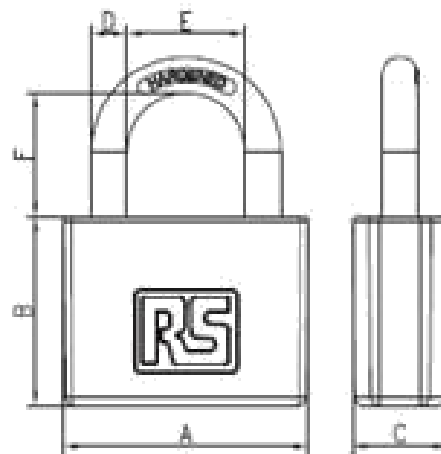

Product Datasheet

ENGLISH

Aluminium Pad Lock

Dimensions:

RS Article Number:	Lock Body Dimensions (mm)					
	A	B	C	D	E	F
827-4417	30	27	13	5	15	14

Product Description:

- Special aluminium lock body with great durability
- Hardened steel shackle for extra cut resistance
- Tumbler cylinder for added pick resistance
- Double locking for added protection of rapping and prying
- Different sizes of lock body and shackle height for your choices