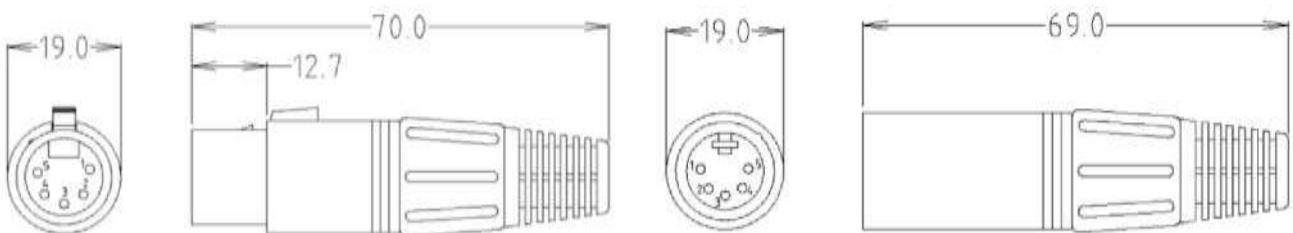

RS6165 - 5 PIN FEMALE XLR PLUG 5APF/M

RS6166 - 5 PIN FEMALE XLR PLUG BLACK 5APF/BM

RS6180 - 7 PIN FEMALE XLR PLUG 7APF/M

rspro.com

RS6130 - 3 PIN MALE XLR PLUG 3APM/M
RS6131 - 3 PIN MALE XLR PLUG BLACK 3APM/BM

RS6155 - 4 PIN MALE XLR PLUG 4APM/M
RS6156 - 4 PIN MALE XLR PLUG BLACK 4APM/BM

RS6160 - 5 PIN MALE XLR PLUG 5APM/M
RS6161 - 5 PIN MALE XLR PLUG BLACK 5APM/BM

RS6180 - 7 PIN FEMALE XLR PLUG 7APF/M

APF

TYPICAL DIMENSIONS