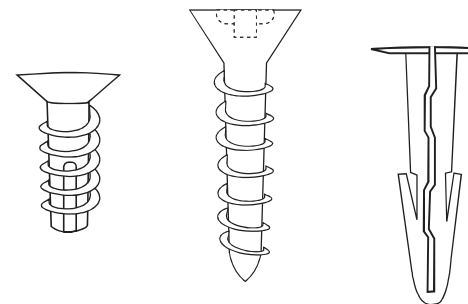

ENGLISH

Datasheet

Masonry Fixing Kit

RS Stock number [537-1852](#)

Description:

Suitable for most applications.

3 popular sizes of Rawl Uno™ wall plugs.

Plastic plasterboard screw plugs.

250 twin threaded cross-recess countersunk head zinc plated and passivated steel woodscrews.

Masonry drills supplied to suit fixings.

Supplied in polypropylene storage box with carrying handle and 10 removable storage trays.

ENGLISH

Set Contents:

Description	Size	Qty
Yellow Uno™ wall plug	5 x 24mm	100
Red Uno™ wall plug	6 x 28mm	100
Brown Uno™ wall plug	7 x 30mm	100
Plastic plasterboard screwplug	4.5 – 5mm	50
Woodscrew	No.6 x 1 ½	50
Woodscrew	No.8 x 2	50
Woodscrew	No.10 x 1 ½	50
Woodscrew	No.10 x 3	50
Woodscrew	No.12 x 3	50
Drill set	5.5, 6.5, 7mm	2 each size

537-1852

 <p>5.5mm 6.5mm 7mm</p>	 <p>RS 521-260 No 12 x 3</p>	 <p>RS 521-248 No 10 x 3</p>	<p>RS 529-090</p>  <p>No 6 x 1½</p>
 <p>RS 523-8957</p>	 <p>RS 521-3100 6 x 28mm</p>	 <p>RS 521-3122 7 x 30mm</p>	<p>RS 529-135</p>  <p>No 8 x 2</p>
			<p>RS 521-3093</p>  <p>5 x 24mm</p>