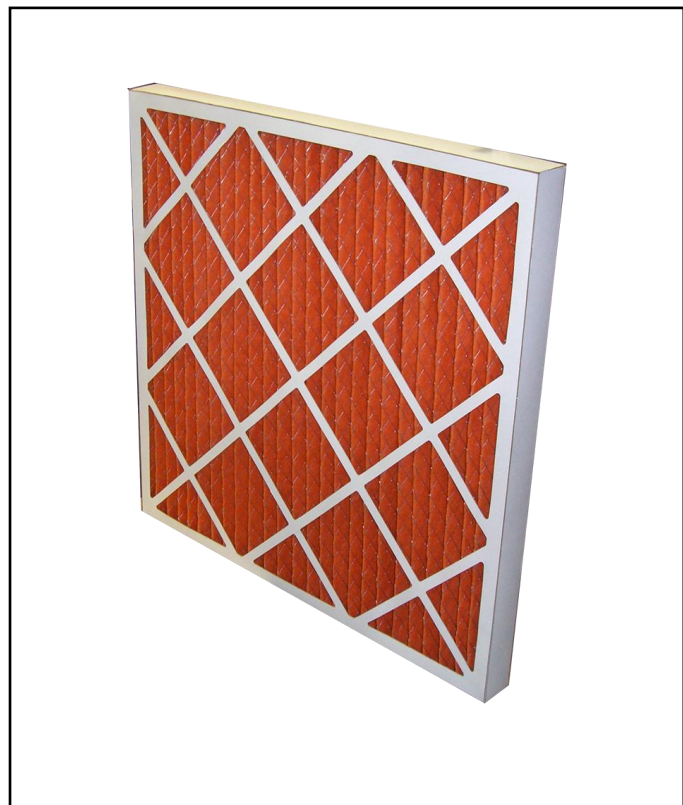

FEATURES

- Water Resistant Frame
- Strong Media Support mesh
- Hydrophobic Filter media

RS PRO Vline Gold 24x12x2

RS Stock No.: 2560546

RS Professionally Approved Products bring to you professional quality parts across all product categories. Our product range has been tested by engineers and provides a comparable quality to the leading brands without paying a premium price.

Product Description

This Super Capacity pleated panel filter is designed to operate under the most testing of conditions. The especially formulated media offers higher filtration efficiencies than other types in its class whilst the extra high pleat count delivers outstanding filter life, and the blended cotton / polyester filter media has 100% mechanical filtration properties. This filter uses a heavier grade media to deliver a higher filter efficiency.