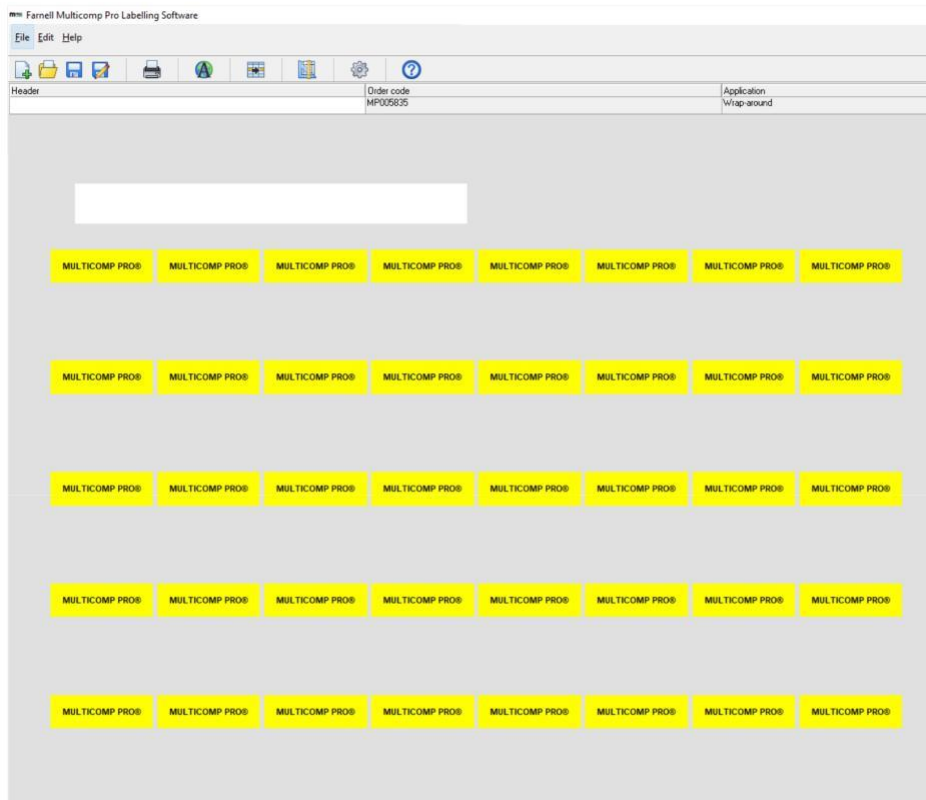

...and coloured text and backgrounds.