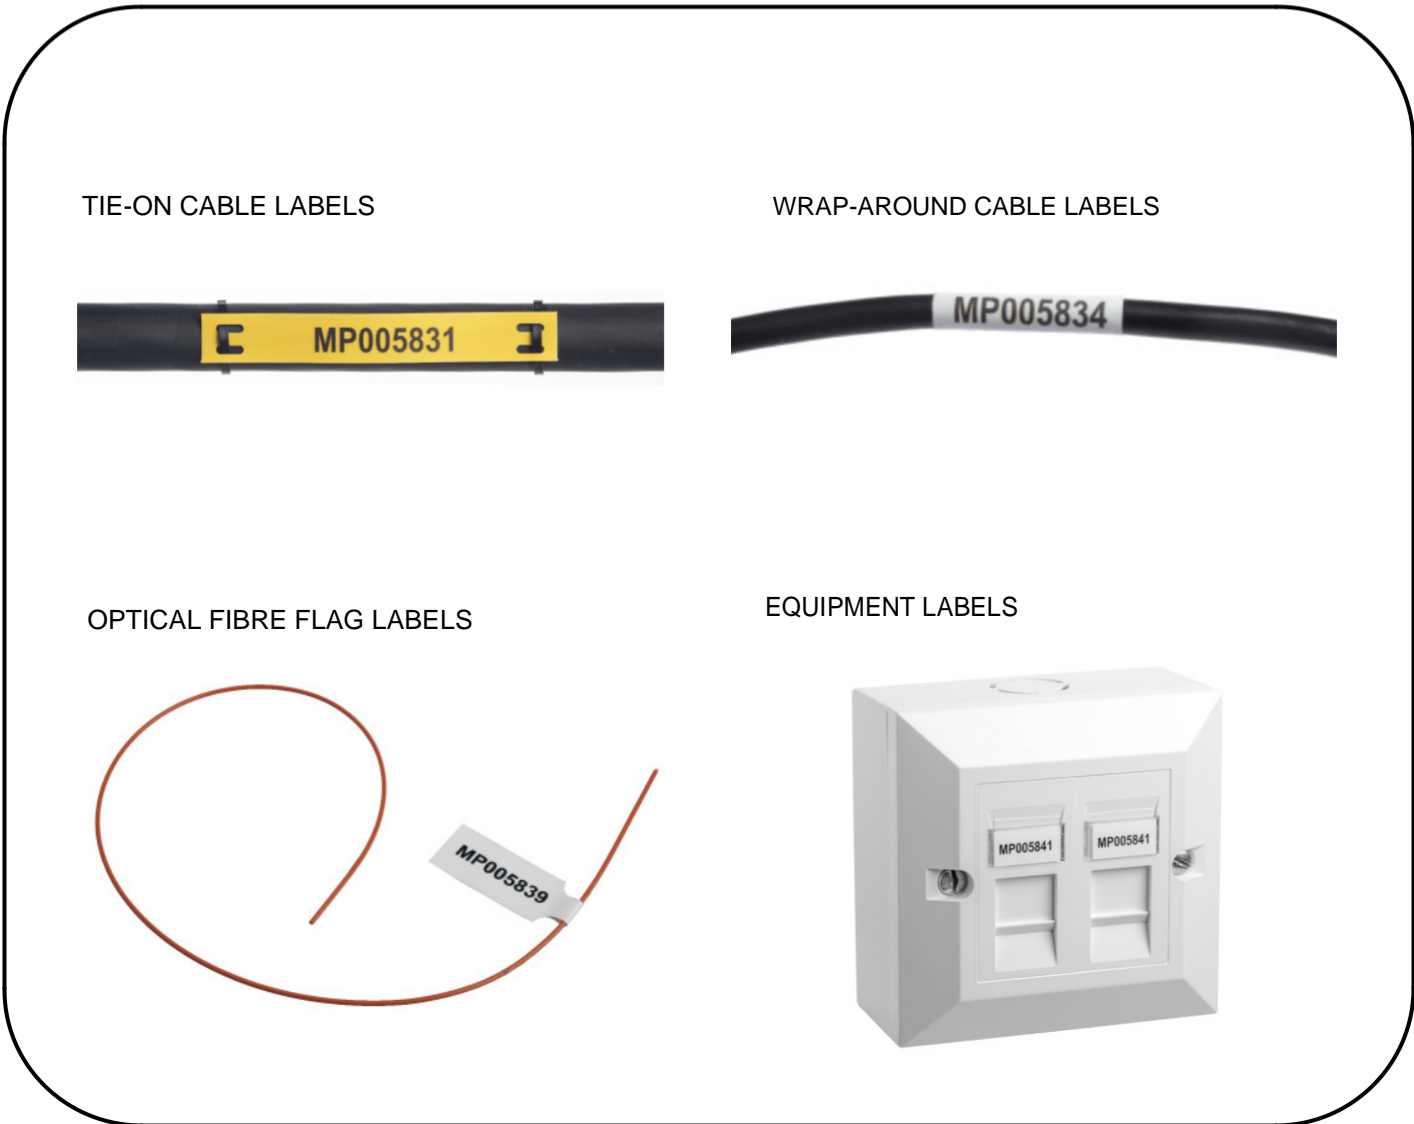

Your Printer

TIE-ON CABLE LABELS

WRAP-AROUND CABLE LABELS

OPTICAL FIBRE FLAG LABELS

EQUIPMENT LABELS

Use ordinary office laser printer to print the Multicomp Pro® range of laser labels.

A bit more about Multicomp Pro®