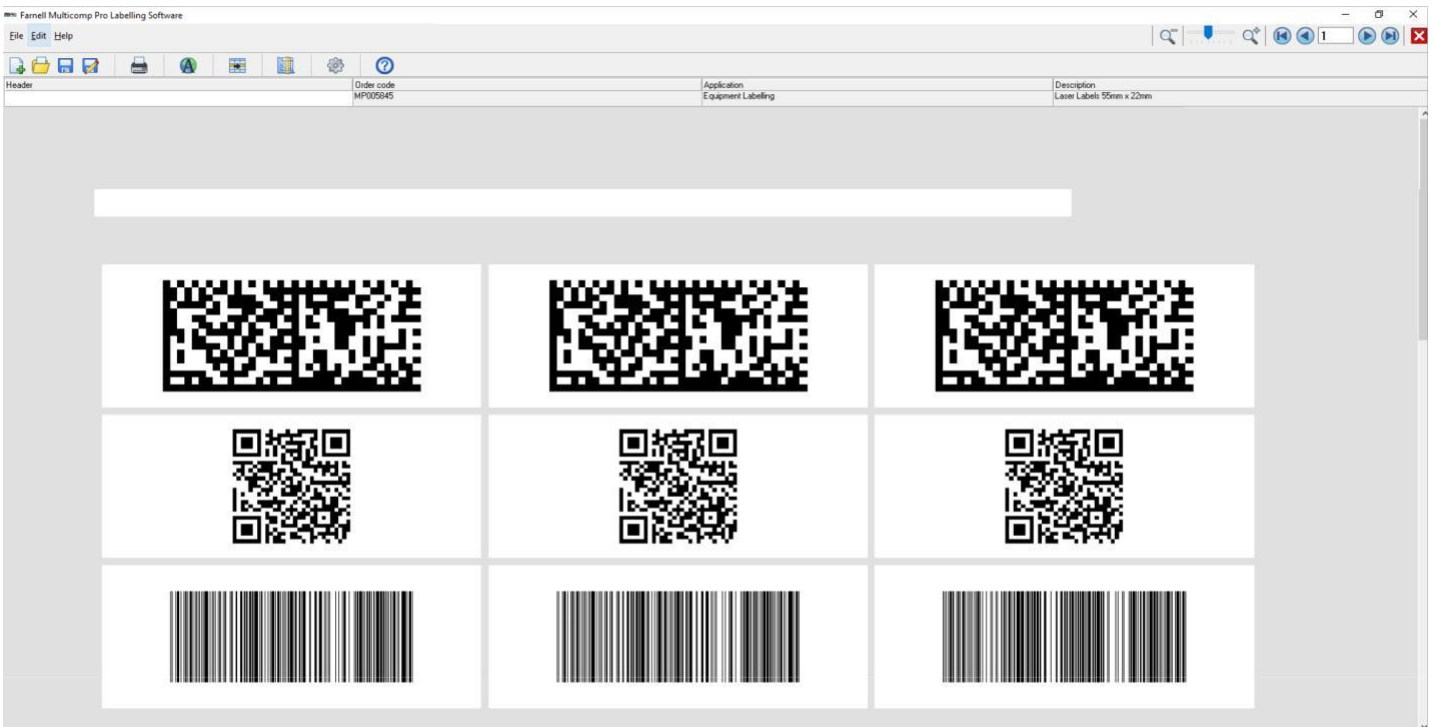

...and coloured text and backgrounds.

You can copy information over from one line to the next

and have multiple builds in the same job

Did you know? You can create Bar Codes, QR Codes, and Data Matrix Codes using **Multicomp Pro® Professional**