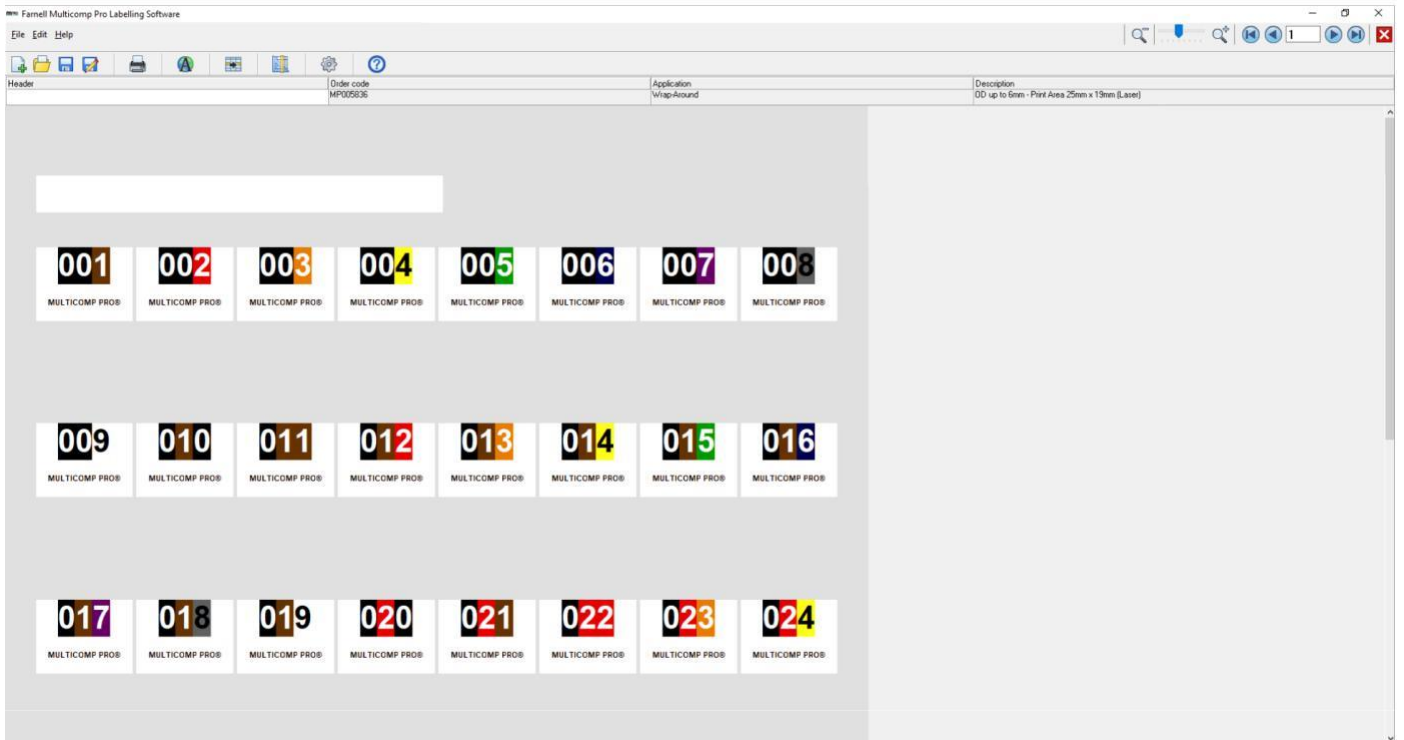

Did you know? You have full colour options in **Multicomp Pro® Advanced and Professional**, including resistor colour coding...