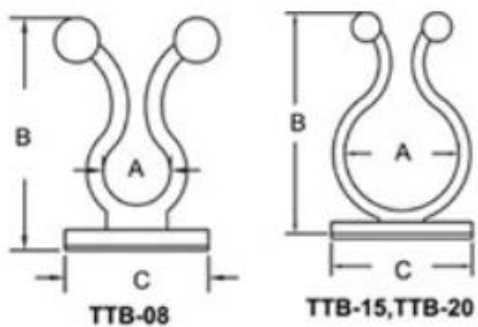

Product Description

RS PRO bunny cable clip which is easy to fit in any position. These cable clips are designed to quickly twist together to hold cables and wires. These nylon cable clips can be used for affixing single wires or bundles of cables within the stated maximum diameter. These cable holders are for light wire management in indoor locations.

Options available:

479-605 - Bunny clip bundle diameter 10 mm

479-601 – Bunny clip bundle diameter 14.8 mm

817-8906 – Mounting twist tie bundle diameter 15 - 20mm

General Specifications

| | |
|-------------------------------|---|
| Material | Nylon66 |
| Colour | Natural |
| Affixing Method | Self-Adhesive |
| Cable Clip/Clamp Style | Bunny Clip |
| Packing | 20pcs. |
| UV-Resistant | No |
| Applications | They are widely used in both home and workplace settings, and places where you are likely to find lengths of wire running between components outside of a cabinet or other housing. |

Mechanical Specifications

| | |
|--------------------------------|-----------------|
| Dimensions | 27.5mm x 17.4mm |
| Length | 27.5mm |
| Width | 17.4mm |
| Maximum Bundle Diameter | 7.9mm |

Approvals

| | |
|-------------------------------------|--------------------------------|
| Compliance/Certifications | RoHS Certificate Of Compliance |
| Hazardous Area Certification | ATEX |

| Item No. | A | B | C | Bundle Dimension | Packing |
|----------|------|------|------|------------------|---------|
| TTB-08 | 7.9 | 27.5 | 17.4 | 7-10 | 20 |
| TTB-15 | 14.8 | 35.2 | 22.0 | 10-15 | |
| | | | | | |