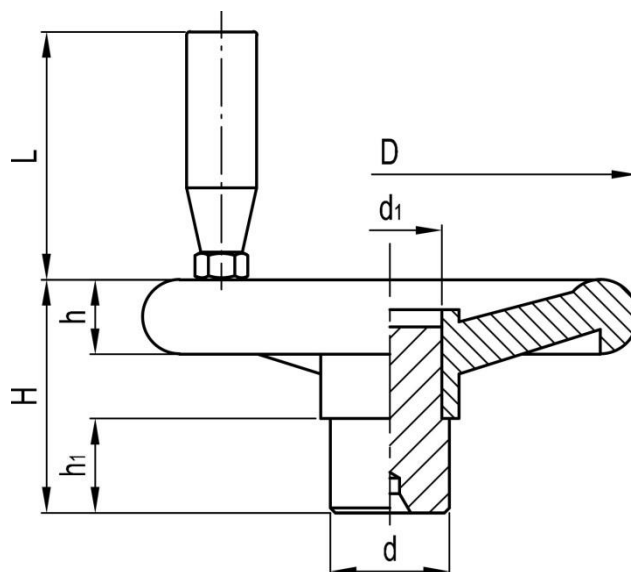

Datasheet

Four spoke handwheel with revolving handle, through hub

RS Stock No: 1612027

Specification

Handwheel material: Phenoplast, vegetal fibre reinforced

Revolving handle material: Glass-fibre reinforced technopolymer

Zinc-plated steel visible hub with preformed punching for through-hole

ENGLISH

Stock no	D	d	d1	H	h	h1	L
1612026	100	24	21	47	15	17	51
1612027	120	25	21	49	16	15	70
1612028	140	28	23	54	20	17	70
1612029	160	32	27	56	22	21	85
1612030	200	40	32	72	25	25	85
1612031	250	50	42	82	29	29	95
1612032	300	52	42	95	35	30	95