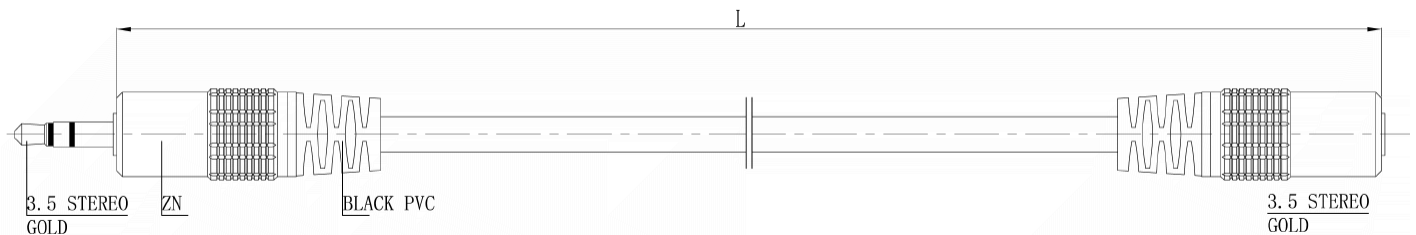

### RS PRO 2m 3.5mm Male to Female Stereo Extension Cable, Black

Stock number: 2299927

EN

The RS PRO 2 metre, 3.5mm stereo jack extension cable has a black PVC jack and metal connectors. The inner cores are made from oxygen free copper.

The connectors are nickel and have a strain relief to help avoid the cable splitting around the edge of the boot.

The 3.5mm jack plug is a TRS connector (Tip, Ring & Sleeve) and is used on a variety of audio devices.