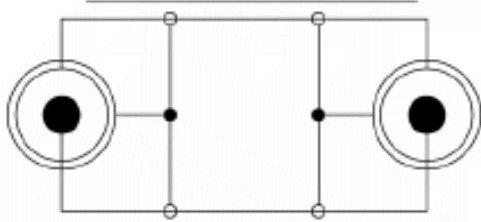

WIRING DIAGRAM

RoHS / REACH / CE

rspro.com