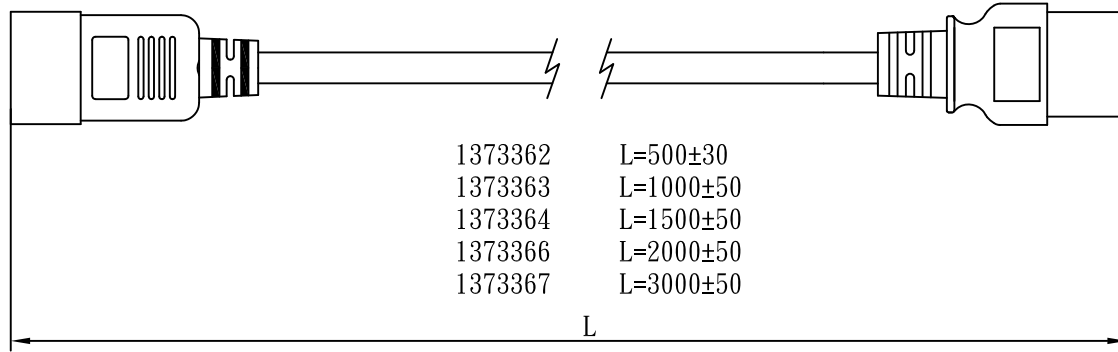

MARKING:

MARKING:

WIRING COLOR:

E: Yellow/Green
N: Blue
L: Brown

LENGED ON CORD: (E06-14)

◁VDE▷ KEMA-KEUR ▷▷VDE▷ △ CEBC 809
NF-USE 1346 IEMMEQU H05VV-F 3G 1.5mm² 300/500V -LF-

No	BOM ITEM	Q' TY	P/N
1	97606-1 TERMINAL	2 pcs	BBN97606
2	97607-1 TERMINAL	1 pcs	BBN97607
3	IS-018 INNER BODY(GREY)	1 pcs	
4	PVC 45P (SA87, IS-018)	30 g	RPP0451H
5	98739PS-0 BLADE	3 pcs	BBP98739
6	IS-16 INNER BODY(GREY)	1 set	
7	PVC 45P (SA87, IS-16B)	30 g	RPP0451H
8	PE TIE (WHITE, 8 inch)	1 pcs	KBW10008
9	PE BAG(120*290)	1 pcs	KPR11000
10	LABEL(45*25)	1 pcs	

NOTE:1. CORD 128
2. CONTENT 137336X

CABLE	H05VV-F 3G 1.5 DENT PRINT CT-1H(GREY)			
PLUG	IS-018 + IS-16B	LENGTH	L	UNIT mm
CLIENT	NAME	First connectivity	N/W	UNIT kg
	P/N	137336X	SG DWG	SR-172524-12 VER. A