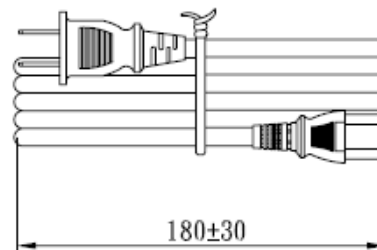

## Power Cord

RS Stock number: 901-0762  
(mm):

MARKING:

MARKING:

### Wiring Colour:

- N: White
- L: Black

No	BOM ITEM	Q' TY	P/N
1	KWC-50T BLADE	2 pcs	BBN50T02
2	SP-18N INNER BODY	1 pcs	MI18N000
3	PVC 35P (SA93, SP-18A)	18 g	RPP03512
4	KPR-14 TERMINAL	2 pcs	BBB14000
5	IS-14A INNER BODY	1 set	MI014A00
6	PVC 45P (SA87, IS-14A)	22 g	RPP04512
7	PE TIE (BLACK, 6 inch)	1 pcs	KBB10006