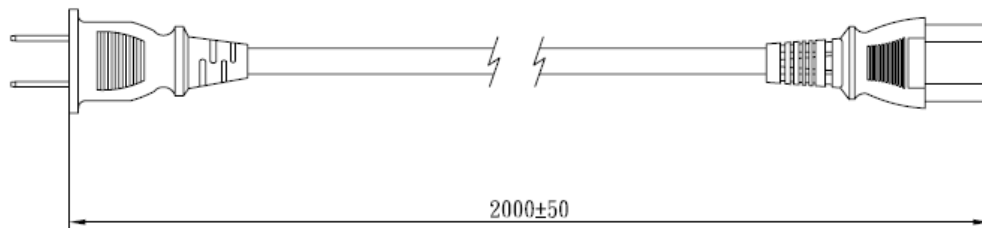

## Power Cord

RS Stock number: 901-0762  
(mm):

MARKING:

MARKING:

### Wiring Colour:

- N: White
- L: Black

No	BOM ITEM	Q' TY	P/N
1	KWC-50T BLADE	2 pcs	BBN50T02
2	SP-18N INNER BODY	1 pcs	MI18N000
3	PVC 35P (SA93, SP-18A)	18 g	RPP03512
4	KPR-14 TERMINAL	2 pcs	BBB14000
5	IS-14A INNER BODY	1 set	MI014A00
6	PVC 45P (SA87, IS-14A)	22 g	RPP04512
7	PE TIE (BLACK, 6 inch)	1 pcs	KBB10006