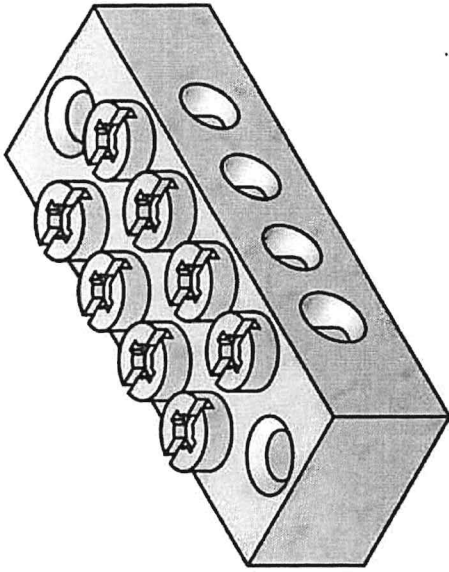

Datasheet

RS Pro 4 Way Double Screw Earth Block, Screw Down 0 to 16 mm², 51.4mm length

RS Stock No: **425-544**

Product Details

RS Pro 4-way double screw earth block is manufactured from brass to BS2498 with electro tin plate matt finish for corrosion resistance. It has a screw down terminals that supports wire size up to 16 mm². It measures 51.4x 18.50 x 12.20 mm.

Features and Benefits

- 4-Way double screw earth block
- Brass to BS2498 with electro tin plate matt finish
- Screw down termination
- Wire size up to 16 mm²
- Measures 51.4x 18.50 x 12.20 mm

ENGLISH

Specifications:

Cable CSA	0 to 16 mm ²
Colour	Grey
Earth Block Type	Double Screw
Height	12.20 mm
Housing Material	Brass
Length	51.40 mm
Number of Ways	4
Termination Method	Screw Down
Width	18.50 mm
Wire Size	0 to 16 mm ²

Drawing (mm):

ITEM DESCRIPTION:-
BRASS EARTH BAR 4 WAY *H 2 5 5 H 4*

UNLESS SPECIFIED GENERAL TOLERANCE (REF. ISO 2768 - M)

SIZE: A4

SCALE: N.T.S

DRAWING NO.:
4 WAY EARTH BLOCK (T.P)

REVISION: 00

DATE: 19/09/2010
SIGN: *[Signature]*