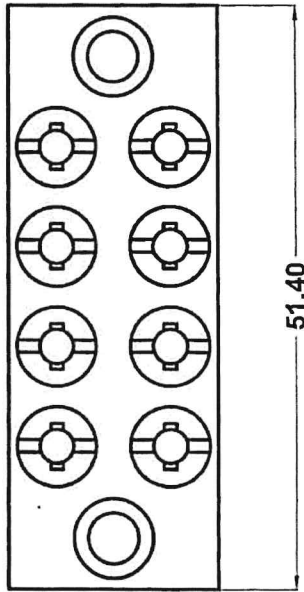

Datasheet

RS Pro 4 Way Double Screw Earth Block, Screw Down 0 to 16 mm², 51.4mm length

RS Stock No: **425-544**

Product Details

RS Pro 4-way double screw earth block is manufactured from brass to BS2498 with electro tin plate matt finish for corrosion resistance. It has a screw down terminals that supports wire size up to 16 mm². It measures 51.4x 18.50 x 12.20 mm.

Features and Benefits

- 4-Way double screw earth block
- Brass to BS2498 with electro tin plate matt finish
- Screw down termination
- Wire size up to 16 mm²
- Measures 51.4x 18.50 x 12.20 mm

ENGLISH

Specifications:

Cable CSA	0 to 16 mm ²
Colour	Grey
Earth Block Type	Double Screw
Height	12.20 mm
Housing Material	Brass
Length	51.40 mm
Number of Ways	4
Termination Method	Screw Down
Width	18.50 mm
Wire Size	0 to 16 mm ²

Drawing (mm):

ITEM DESCRIPTION:-
BRASS EARTH BAR 4 WAY *H 2 5 5 H 4*

UNLESS SPECIFIED GENERAL TOLERANCE (REF. ISO 2768 - M)

SIZE: A4

SCALE: N.T.S

DRAWING NO.:
4 WAY EARTH BLOCK (T.P)

REVISION: 00

DATE: 19/09/2010
SIGN: *[Signature]*