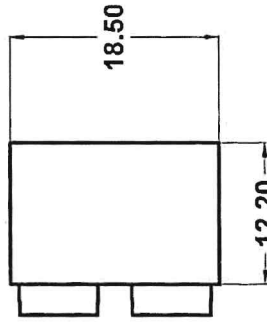

Datasheet

RS Pro 4 Way Double Screw Earth Block, Screw Down 0 to 16 mm², 51.4mm length

RS Stock No: **425-544**

Product Details

RS Pro 4-way double screw earth block is manufactured from brass to BS2498 with electro tin plate matt finish for corrosion resistance. It has a screw down terminals that supports wire size up to 16 mm². It measures 51.4x 18.50 x 12.20 mm.

Features and Benefits

- 4-Way double screw earth block
- Brass to BS2498 with electro tin plate matt finish
- Screw down termination
- Wire size up to 16 mm²
- Measures 51.4x 18.50 x 12.20 mm

ENGLISH

Specifications:

Cable CSA	0 to 16 mm ²
Colour	Grey
Earth Block Type	Double Screw
Height	12.20 mm
Housing Material	Brass
Length	51.40 mm
Number of Ways	4
Termination Method	Screw Down
Width	18.50 mm
Wire Size	0 to 16 mm ²

Drawing (mm):

ITEM DESCRIPTION:-
BRASS EARTH BAR 4 WAY *H 2 5 5 H 4*

UNLESS SPECIFIED GENERAL TOLERANCE (REF. ISO 2768 - M)

SIZE: A4

SCALE: N.T.S

DRAWING NO.:
4 WAY EARTH BLOCK (T.P)

REVISION: 00

DATE: 19/09/2010
SIGN: *[Signature]*