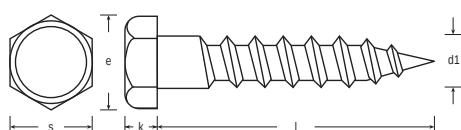

# Hexagon Head Coachscrew to DIN 571 Gr 4.8 Steel, Bright Zinc Plated

RS Stock No **1443542**  
Size **M10 x 150**

| d1 | 6mm        | 8mm  | 10mm  | 12mm  |
|----|------------|------|-------|-------|
| k  | 4          | 5.5  | 7     | 8     |
| s  | 10         | 13   | 17    | 19    |
| e  | min. 10.89 | 14.2 | 18.72 | 20.88 |