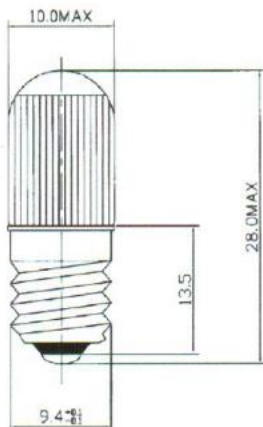

Datasheet

Red Filament Indicator Lamp

RS Stock number 104-727

Dimensions: (mm)

Specification

Structure		Design Characteristics	
Bulb Type	T10x28	Voltage	110/125V
Bulb Diameter	Ø10.0 Max	Amperage	2.5mA \pm 10%
Length	28 Max	Gas Type	Neon Gas-Filled
Base Type	E10	Life Hours	50,000 Hours