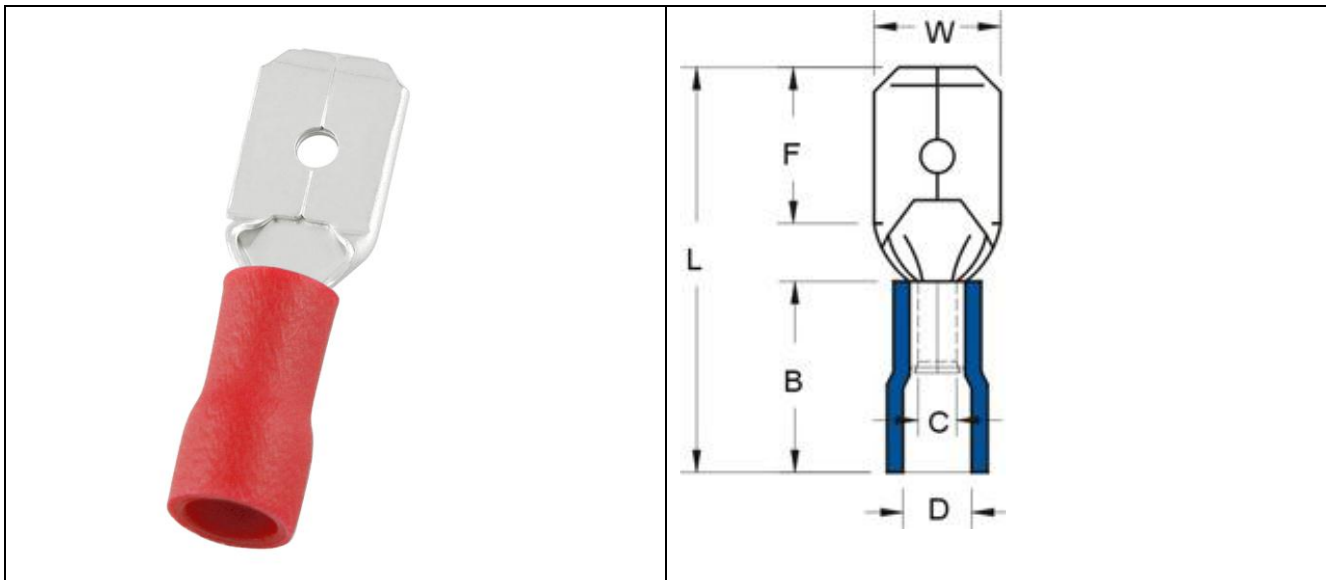

Datasheet

RS PRO VINYL-INSULATED MALE DISCONNECTORS

Stock number: 178-8382

MAXIMUM ELECTRIC CURRENT:

A.W.G.	22	20	18	16
AMP.	3	4	7	10

MAXIMUM ELECTRICAL RATING: 75° C 300 VOLTS MAX.

INSULATION MATERIAL: VINYL

TERMINAL MATERIAL: BRASS

INSULATION COLOR: RED

TERMINAL BARREL I.D.: C=1.7MM

WIRE RANGE A.W.G. mm ²	ITEM NO.	NEMA TAB	DIMENSION inch(mm)					
			W	F	L	B	D	T
22-16 A.W.G.	178-8382	.032X.250 (0.8X6.35)	0.25	0.303	0.827	0.394	0.157	0.16
0.5-1.5 mm ²			6.35	7.7	21	10	4.000	0.4