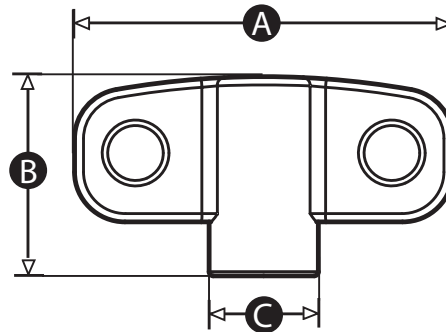

DataSheet

Female Metal Wing Knob

Material

Stainless steel

Finish

Matt

Thread

Machined thread

Part No.	A	B	C	Thread size
237738	45	24	13	M6
237700	45	24	13	M8
237722	57	28	16	M8
237716	57	28	16	M10