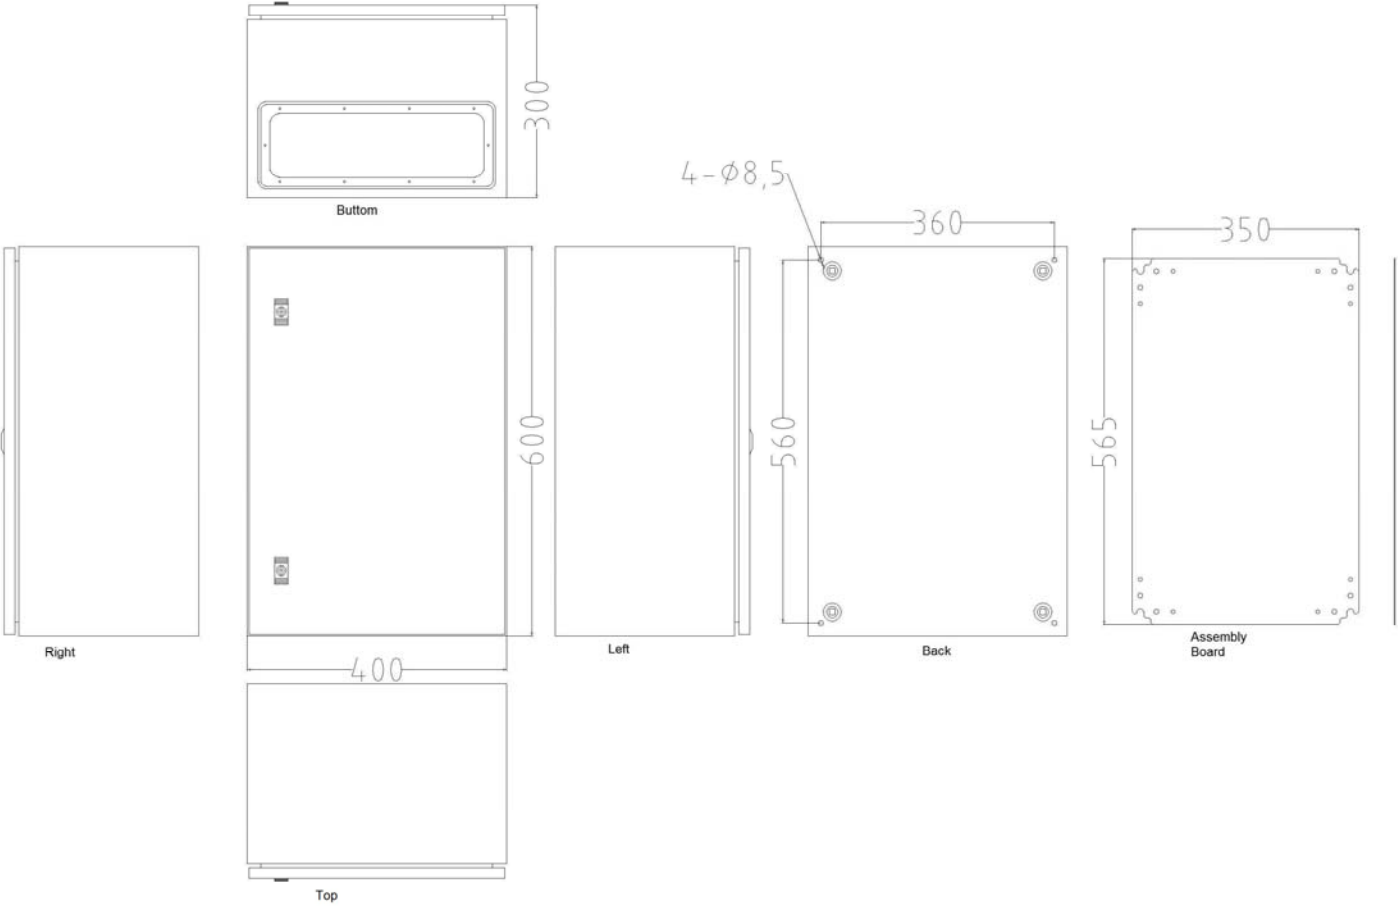

# Mild Steel IP66 Wall Box, 600x400x300mm

unit: +/-0.8mm