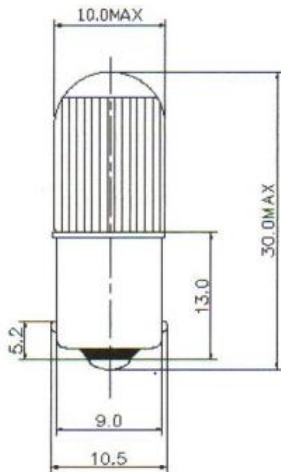

Datasheet

Clear Neon Indicator Lamp

RS Stock number 655-9671

Dimensions: (mm)

Structure		Design Characteristics	
Bulb Type	T10X30	Voltage	220/250V
Bulb Diameter	10.0Max	Amperage	4.5mA±10%
Length	30.0Max	Brightness Level	Ultra- High
Base Type	Ba9s	Gas Type	Neon Gas Filled
		Life Hours	50000 Hours