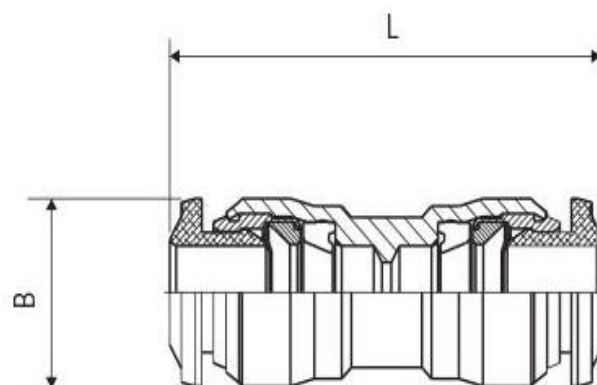

Similar Products

Parameters	2312753	2312755
Brand	RS PRO	RS PRO
Connection Type	Tube	Tube
Hose Barb Connection	6mm	8mm
Mounting Hole Diameter	12.5mm	14.5mm
Length	30.5mm	36mm
Material	Nickel Plated Brass	Nickel Plated Brass