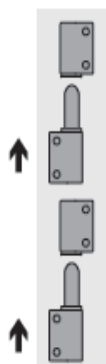

Part No.	A	B	C	D	E	F	G	Thread size	Chirality
1104571	62	22	19	19	29	17	29	M5	Left Handed
1104572	62	22	19	19	29	17	29	M5	Right Handed
1104574	83	28	25.5	25.5	38	22	38	M6	Left Handed
1104575	83	28	25.5	25.5	38	22	38	M6	Right Handed

Part No.	Radial load (Nm)	Axial load (Nm)	Recommended tightening torque (Nm)	Approx. shear force per screw (kN)
1104571	170	490	1.5	0.28
1104572	170	490	1.5	0.28
1104574	220	640	2.5	0.5
1104575	220	640	2.5	0.5

Mounting options

A Install hinges with matching vertical orientation to enable quick, easy and safe removal of doors without the use of tools.