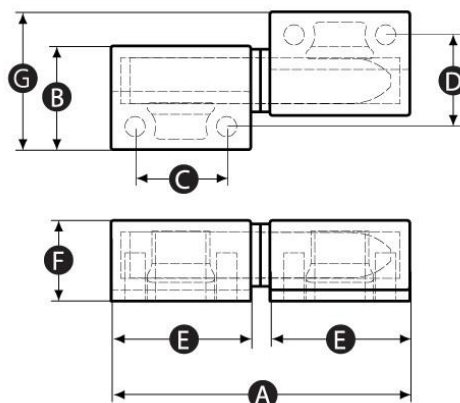

Datasheet

RS Pro Plastic Off-set Removable Lift-off Hinge

RS Stock No: 110-4572

Material

High impact resistant thermoplastic

Finish

Matt

Colour

Black

Part No.	A	B	C	D	E	F	G	Thread size	Chirality
1104571	62	22	19	19	29	17	29	M5	Left Handed
1104572	62	22	19	19	29	17	29	M5	Right Handed
1104574	83	28	25.5	25.5	38	22	38	M6	Left Handed
1104575	83	28	25.5	25.5	38	22	38	M6	Right Handed