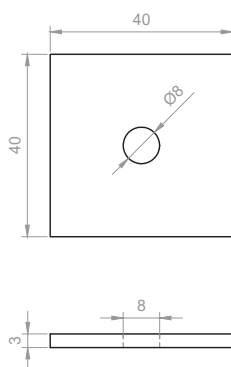

ENGLISH

Datasheet

Square Plate Washers Hot Dipped Galvanised

RS Stock No **1766950**

Size **M6 x 40 x 3**

For use with channel/strut and in general construction applications.

Please view our full range listing below

RS Stock No	Size (mm)
1766950	M6 x 40 x 3
1766952	M8 x 40 x 3
1766955	M10 x 40 x 3
1766957	M12 x 40 x 3
1766959	M6 x 40 x 5
1766930	M8 x 40 x 5
1766956	M10 x 40 x 5
1766944	M12 x 40 x 5