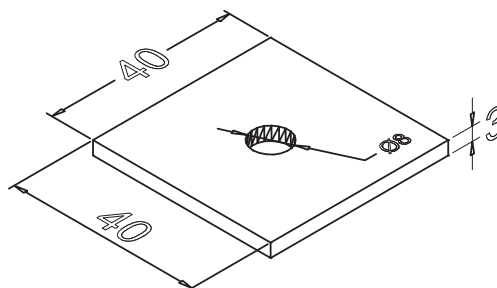

ENGLISH

Datasheet

Square Plate Washers Hot Dipped Galvanised

RS Stock No **1766950**

Size **M6 x 40 x 3**

For use with channel/strut and in general construction applications.

Please view our full range listing below

RS Stock No	Size (mm)
1766950	M6 x 40 x 3
1766952	M8 x 40 x 3
1766955	M10 x 40 x 3
1766957	M12 x 40 x 3
1766959	M6 x 40 x 5
1766930	M8 x 40 x 5
1766956	M10 x 40 x 5
1766944	M12 x 40 x 5