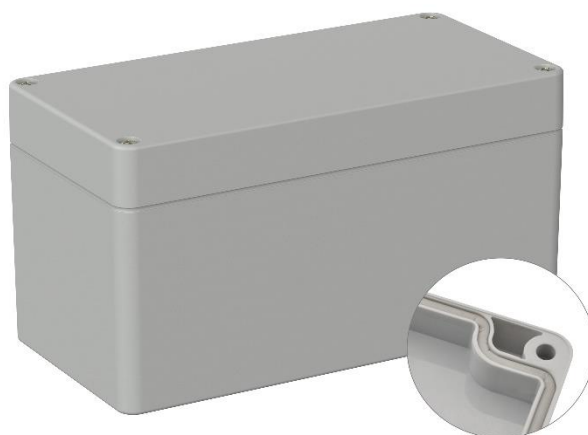

Datasheet

RS PRO ABS Enclosure, Light Grey, IP66

Stock No: **201-0189****Technical Specifications:**

Body Material	ABS
Length	160 mm
Width	80 mm
Height	90 mm
IP	IP66
Colour	Light Grey

Features & Benefits:

- seal factory-assembled
- IP-Protection (DIN EN 60529)
- supplied with screws

Dimensional line drawings