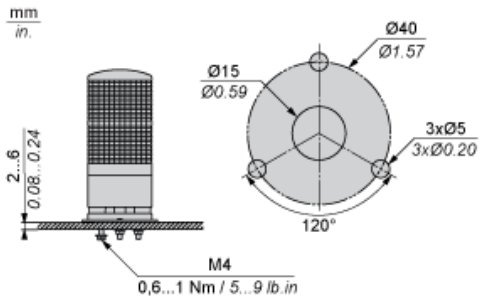

Main

Range of product	Harmony XVG
Product or component type	Complete pre-wired monolithic tower light
Beacon or indicator bank unit type	3 illuminated units
Material	PC (UL94 V-2): globe ABS (UL94HB): tube body Aluminium: tube
Mounting diameter	60 mm
Component name	XVG
Device mounting	Base mounting
Light source	LED steady red LED steady green LED steady amber
Light block color	Red/orange/green
Indicator bank base type	Base with integrated buzzer

Environment

Product certifications	CE[RETURN]EAC
Ambient air temperature for storage	-35...70 °C
Ambient air temperature for operation	-10...50 °C
IP degree of protection	IP42

Packing Units

Unit Type of Package 1	PCE
Number of Units in Package 1	1
Package 1 Height	7.926 cm
Package 1 Width	8.002 cm
Package 1 Length	31.039 cm
Package 1 Weight	350.0 g
Unit Type of Package 2	S04
Number of Units in Package 2	21
Package 2 Height	30 cm
Package 2 Width	40 cm
Package 2 Length	60 cm

Package 2 Weight	8.591 kg
Unit Type of Package 3	P06
Number of Units in Package 3	84
Package 3 Height	75 cm
Package 3 Width	60 cm
Package 3 Length	80 cm
Package 3 Weight	43 kg

Offer Sustainability

Sustainable offer status	Green Premium product
REACH Regulation	REACH Declaration
EU RoHS Directive	Pro-active compliance (Product out of EU RoHS legal scope)
Mercury free	Yes
China RoHS Regulation	China RoHS Declaration
RoHS exemption information	Yes
Environmental Disclosure	Product Environmental Profile
Circularity Profile	End Of Life Information

Contractual warranty

Warranty	18 months
----------	-----------

Dimensions

Mounting

Wiring

- (1) "ON" for lighting and/or applying continuous sound.
(2) Fuse (rated current: 0.5 A)
RD : Red
YE : Yellow
GR : Green
GY : Grey
OR : Orange
BK : Black