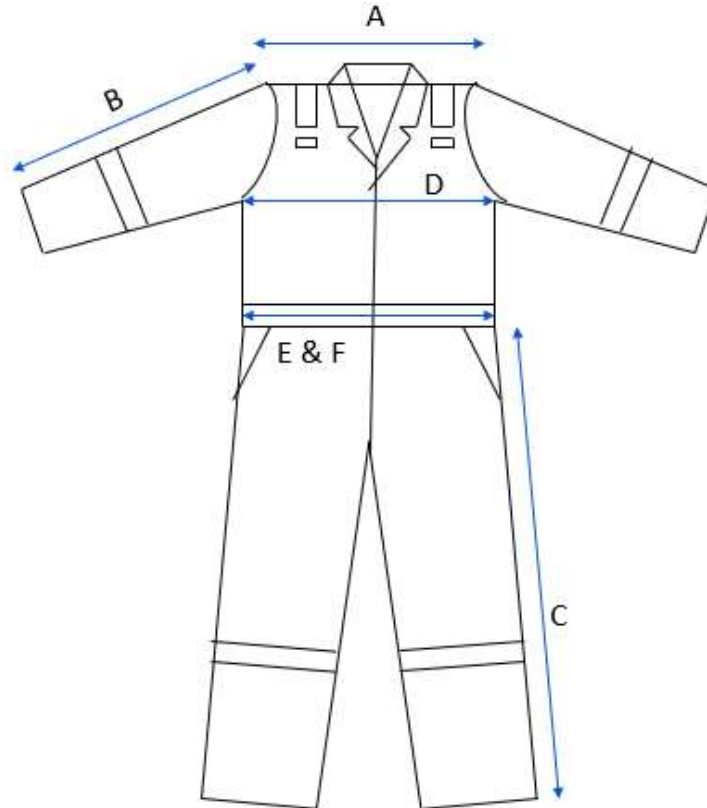

SIZE CHART LONG SLEEVE COVERALLS

| | UK Size | 34 | 36 | 38 | 40 | 42 | 44 | 46 | 48 | 50 | 52 | 54 | 56 | 58 |
|---|-----------------|------|------|------|------|------|------|------|------|------|------|------|------|------|
| A | Shoulder | 17.5 | 18.5 | 19.5 | 20.5 | 21.5 | 22.5 | 23.5 | 24.5 | 25.5 | 26.5 | 27.5 | 28.5 | 29.5 |
| B | Long Sleeve | 23 | 23 | 23.5 | 24 | 24 | 24 | 24.5 | 25 | 25 | 25.5 | 25.5 | 26 | 26 |
| C | Leg Outer | 38.5 | 39.5 | 40.5 | 41.5 | 42.5 | 43.5 | 43.5 | 44 | 44.5 | 44.5 | 45 | 45.5 | 46 |
| D | Chest | 40 | 42 | 44 | 46 | 48 | 50 | 52 | 54 | 56 | 58 | 60 | 62 | 64 |
| E | Waist Regular | 30 | 32 | 34 | 36 | 38 | 40 | 42 | 44 | 46 | 48 | 50 | 52 | 54 |
| F | Waist Elongated | 36 | 38 | 40 | 42 | 44 | 46 | 48 | 50 | 52 | 54 | 56 | 58 | 60 |

| SIZES | 36 | 38 | 40 | 42 | 44 | 46 | 48 | 50 | 52 | 54 | 56 |
|-------|----|----|----|----|----|-----|-----|-----|-----|-----|-----|
| | | S | M | L | XL | 2XL | 3XL | 4XL | 5XL | 6XL | 7XL |

Noted : All Measurement Are In Inches