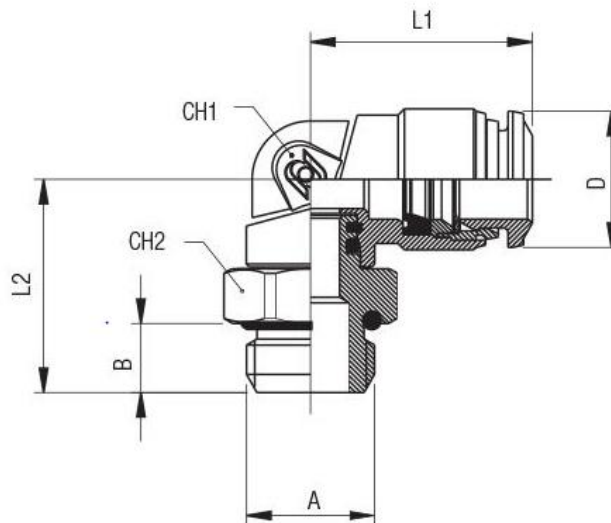

Product Description

The RS PRO orienting elbow male adaptor (parallel) works in - 0.99 bar to 20 bar pressure range. It is mainly used in dairy, coffee machine, vending, food & beverage, medical, vacuum applications. It is available in brass with Food Grade coating. In combination with FEP tubes, it is the most demanded solution for the Food & Beverage market. Because of the special coating it can be used also in aggressive environment. RoHS and REACH compliant.

General Specifications

Material	Nickel Plated Brass
Applications	Lubrication System, Cooling System, Pneumatic Machinery Equipment

Mechanical Specifications

Connection Type	Threaded, Tube
Hose Barb Connection	10mm
Coupling Gender	Male
Threaded Connection	3/8 in Male
Thread Size	3/8in
Hose Barb Connection	10mm
Mounting Hole Diameter	17.5mm
Wrench Size1	14
Wrench Size2	20
Length	26.5mm

Operation Environment Specifications

Minimum Operating Temperature	-15°C
Maximum Operating Temperature	190°C

Similar Products

Parameters	2312758	2312760
Brand	RS PRO	RS PRO
Thread Size	1/8in	1/8in
Wrench Size1	9	11
Wrench Size2	13	13
Length L1	18mm	21mm
Length L2	16.1mm	18.1mm