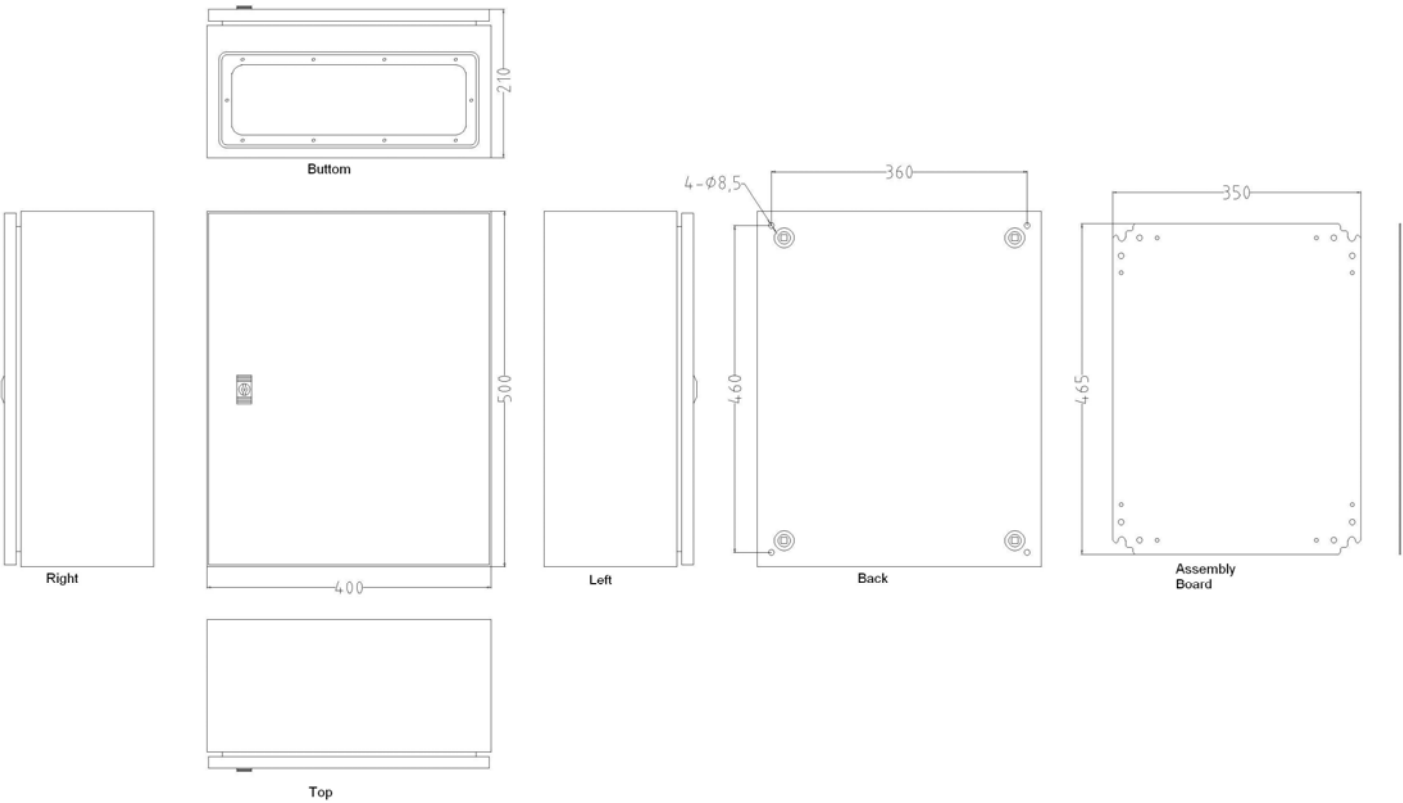

Mild Steel IP66 Wall Box, 500x400x210mm

unit: +/-0.8mm