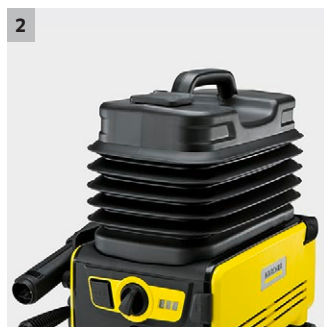

## K2 Follow Me Cordless \*KAP

The cordless K 2 Follow Me with integrated 36 V li-ion battery is always ready to go – no matter when or where.

### 1 Integrated battery

- Mobile cleaning.
- Powerful cleaning performance.