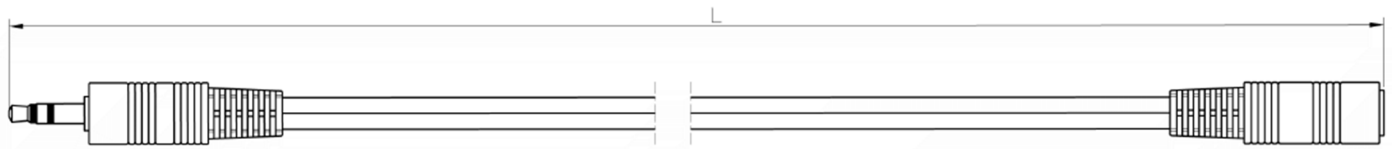

Datasheet

RS PRO 3m 3.5mm Stereo Extension Cable, Black

Stock number: 192-4421

EN

The RS PRO 3 metre, 3.5mm stereo extension cable has a jack plug to a socket both with moulded black boots.

The connectors are nickel and have a strain relief to help avoid the cable splitting around the edge of the boot.

The 3.5mm jack plug is used on a variety of audio devices.

BLACK (3.5)  BLACK (3.5)

OD2.6 BLACK PVC

10*□0.10CCS

1. CABLE: (0.10CCS*10*2C) OD2.6mm*2, BLACK COLOR , PVC JACKET.
2. CONNECTORS: ϕ 3.5mm STEREO PLUG GOLD*1PCS, ϕ 3.5mm STEREO JACK GOLD*1PCS
3. MOLD ASSEMBLY, BLACK COLOR(3.5mm PLUG), BLACK COLOR(3.5 JACK)
4. OPEN/SHORT TEST:100% TEST.
5. ROHS COMPLIANT
6. CONTACTS