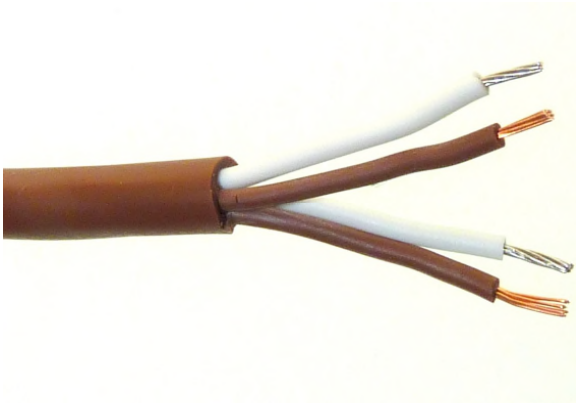

## Datasheet

**IEC Thermocouple Extension Cable – Type ‘T’ Duplex**

Type ‘T’ Cu/Con Duplex (4 core), Silicone Rubber Insulated (25 metre reel)

- Type ‘T’ Duplex for extending up to 2 x type ‘T’ thermocouples
- 4 core (2 pairs) silicone rubber insulated 7/0.2mm conductors, twisted together with silicone rubber outer jacket
- Good electrical and mechanical properties, highly flexible, resistant to oils, acids and other adverse fluids
- Good heat resistance to 200°C although not suitable for direct use in high pressure steam applications
- Supplied in 25 metre reel lengths
- Tolerance Class 2 to IEC-584
- Insulation rating -40°C to 200°C
- Colour code (cores & jacket) to IEC-584-3

T/C Type	Conductors	mm <sup>2</sup>	Cores (2 pairs)	Jacket	Reel Length	Allied Code	RS order code
TX	7/0.2mm	0.219	+Brown/-White (x2)	Brown	25 metres	70644360	<b>455-4236</b>

**Overall sheath Dimension (approx.)**

4.4mmØ

**Loop resistance (ohms per combined metre)**

Type T @ 2.3 Ohms/mtr