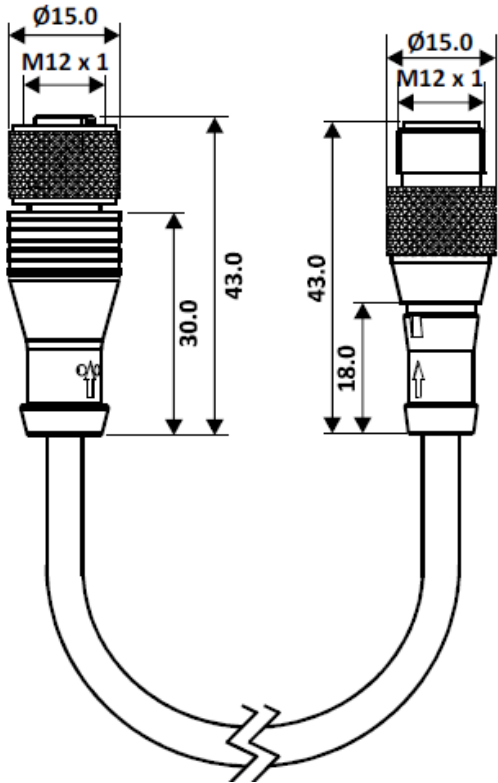

Datasheet

Connector Assembly

RS Stock 877-1090

Dimensions: (mm)

Specifications

General Specification

Rated Operational Voltage	250 V
Current Rating	4A
Insulation Resistance	$\geq 100 \text{ M}\Omega$
Temperature Range	-25°C ... +75°C
Degree of Protection	IP67

Material Specification

Grip Material	PU
Contact	Cu-Zn
Contact Plating	Gold Plated
Contact Carrier	Nylon 66
O-Ring	Neoprene
Grip Colour	Black
Coupling Nut	Brass Nickel-Plated

Cable Specification

Cable Length-L	5 m
Cable Type	4 Core PVC Multi Strand
Sheath Colour	Black
Cross Section of Wire	0.75 sq. mm
Core Dia	1.5 mm
Cable Dia	$5.4 \pm 0.1 \text{ mm}$
Termination	Partially Stripped