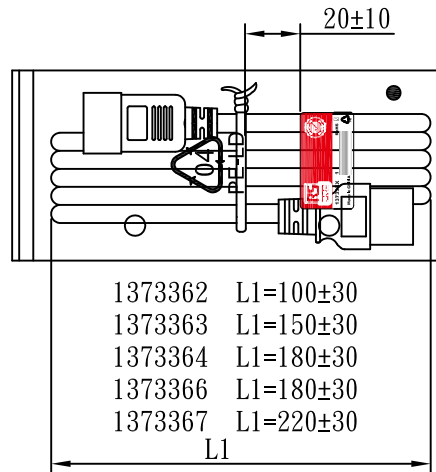

MARKING:

MARKING:

WIRING COLOR:

E: Yellow/Green  
N: Blue  
L: Brown

LENGED ON CORD: (E06-14)

◁VDE▷ KEMA-KEUR ▷▷VDE▷ △ CEBC 809   
NF-USE 1346 IEMMEQU H05VV-F 3G 1.5mm<sup>2</sup> 300/500V -LF-

No	BOM ITEM	Q' TY	P/N
1	97606-1 TERMINAL	2 pcs	BBN97606
2	97607-1 TERMINAL	1 pcs	BBN97607
3	IS-018 INNER BODY(GREY)	1 pcs	
4	PVC 45P (SA87, IS-018)	30 g	RPP0451H
5	98739PS-0 BLADE	3 pcs	BBP98739
6	IS-16 INNER BODY(GREY)	1 set	
7	PVC 45P (SA87, IS-16B)	30 g	RPP0451H
8	PE TIE (WHITE, 8 inch)	1 pcs	KBW10008
9	PE BAG(120*290)	1 pcs	KPR11000
10	LABEL(45*25)	1 pcs	

NOTE:1. CORD 128  
2. CONTENT 137336X

CABLE	H05VV-F 3G 1.5 DENT PRINT CT-1H(GREY)				
PLUG	IS-018 + IS-16B	LENGTH	L	UNIT	mm
CLIENT	NAME	First connectivity	N/W	UNIT	kg
	P/N	137336X	SG DWG	SR-172524-12	VER. A