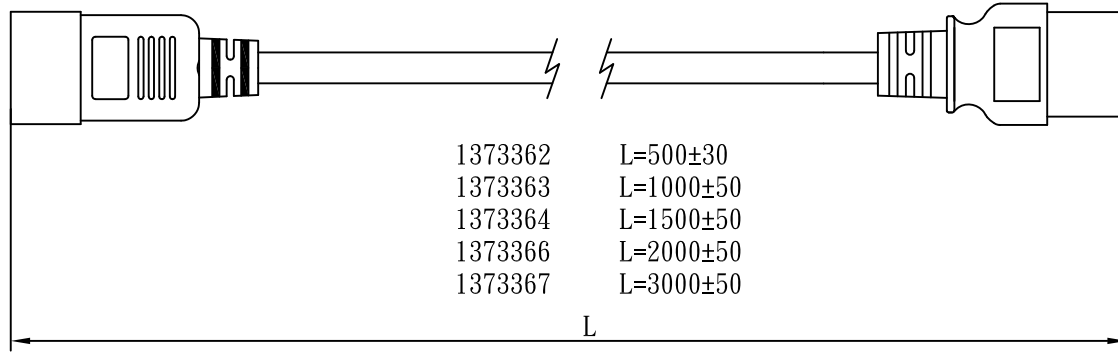

MARKING:

MARKING:

WIRING COLOR:

E: Yellow/Green  
N: Blue  
L: Brown

LENGED ON CORD: (E06-14)

◁VDE▷ KEMA-KEUR ▷▷VDE▷ △ CEBC 809   
NF-USE 1346 IEMMEQU H05VV-F 3G 1.5mm<sup>2</sup> 300/500V -LF-

No	BOM ITEM	Q' TY	P/N
1	97606-1 TERMINAL	2 pcs	BBN97606
2	97607-1 TERMINAL	1 pcs	BBN97607
3	IS-018 INNER BODY(GREY)	1 pcs	
4	PVC 45P (SA87, IS-018)	30 g	RPP0451H
5	98739PS-0 BLADE	3 pcs	BBP98739
6	IS-16 INNER BODY(GREY)	1 set	
7	PVC 45P (SA87, IS-16B)	30 g	RPP0451H
8	PE TIE (WHITE, 8 inch)	1 pcs	KBW10008
9	PE BAG(120*290)	1 pcs	KPR11000
10	LABEL(45*25)	1 pcs	

NOTE:1. CORD 128  
2. CONTENT 137336X

CABLE	H05VV-F 3G 1.5 DENT PRINT CT-1H(GREY)				
PLUG	IS-018 + IS-16B	LENGTH	L	UNIT	mm
CLIENT	NAME	First connectivity	N/W	UNIT	kg
	P/N	137336X	SG DWG	SR-172524-12	VER. A