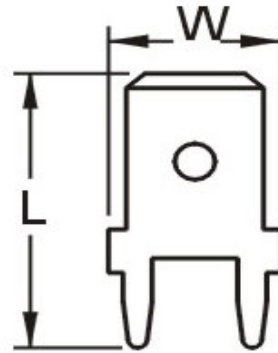

ENGLISH

Datasheet

RS Pro Male Terminals

Stock Number: 125-2006

ITEM NO.	NEMA TAB	DIMENSION inch(mm)		Q'TY
		W	L	BOX
125-2006	.032X.250	0.311	0.551	1000
	0.8X6.35	7.9	14.0	

LT: Loose Piece, Tin Plated

Terminal Material: Brass