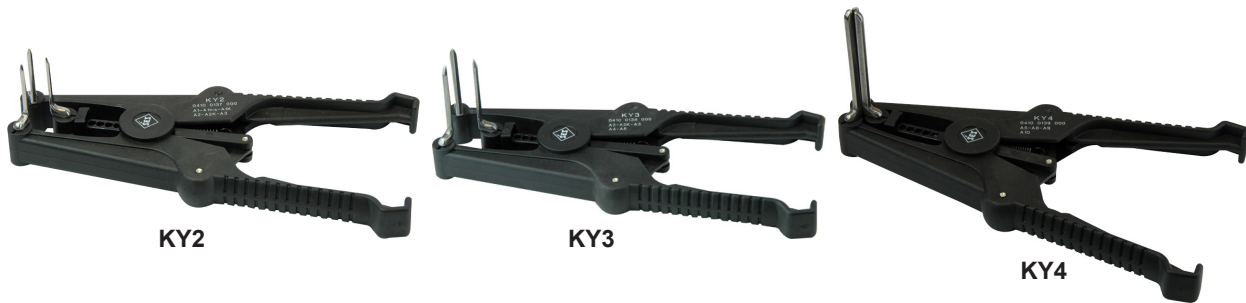

# Sleeve Expanders

## Features

- Colour black
- Forged, treated and polished prongs
- Ultra lightweight

These sleeve expanders are ideal for use with original HELAVIA and SILAVIA sleeves.

## Specification Table

Part Number	Sleeve Expander	Prongs		Length × Width (mm)	Weight (g)
		Number	Length (mm)		
KY2	up to 9mm Ø max.	3	30	195×115	163
KY3	up to 15mm Ø max		40		167
KY4	up to 28mm Ø max		56		178