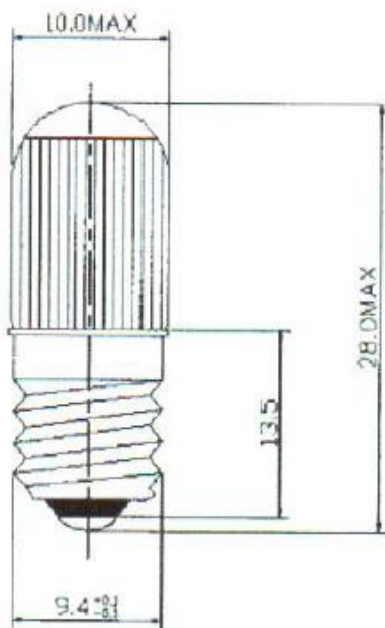

Datasheet

Red Filament Indicator Lamp

RS Stock number [105-023](#)

Dimensions: (mm)

Structure		Design Characteristics	
Bulb Type	T10X30	Voltage	100/200/250V
Bulb Diameter	Ø10.0max	Amperage	0.6mA±10%
Length	28.0Max	Gas Type	Neon gas-filled
Base Type	E10	Life Hours	50,000hrs