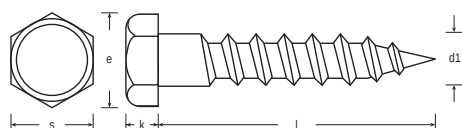

# Hexagon Head Coachscrew to DIN 571 Gr 4.8 Steel, Bright Zinc Plated

RS Stock No **824941**

Size **M8 x 40**

| d1 | 6mm  | 8mm   | 10mm | 12mm  |       |
|----|------|-------|------|-------|-------|
| k  | 4    | 5.5   | 7    | 8     |       |
| s  | 10   | 13    | 17   | 19    |       |
| e  | min. | 10.89 | 14.2 | 18.72 | 20.88 |