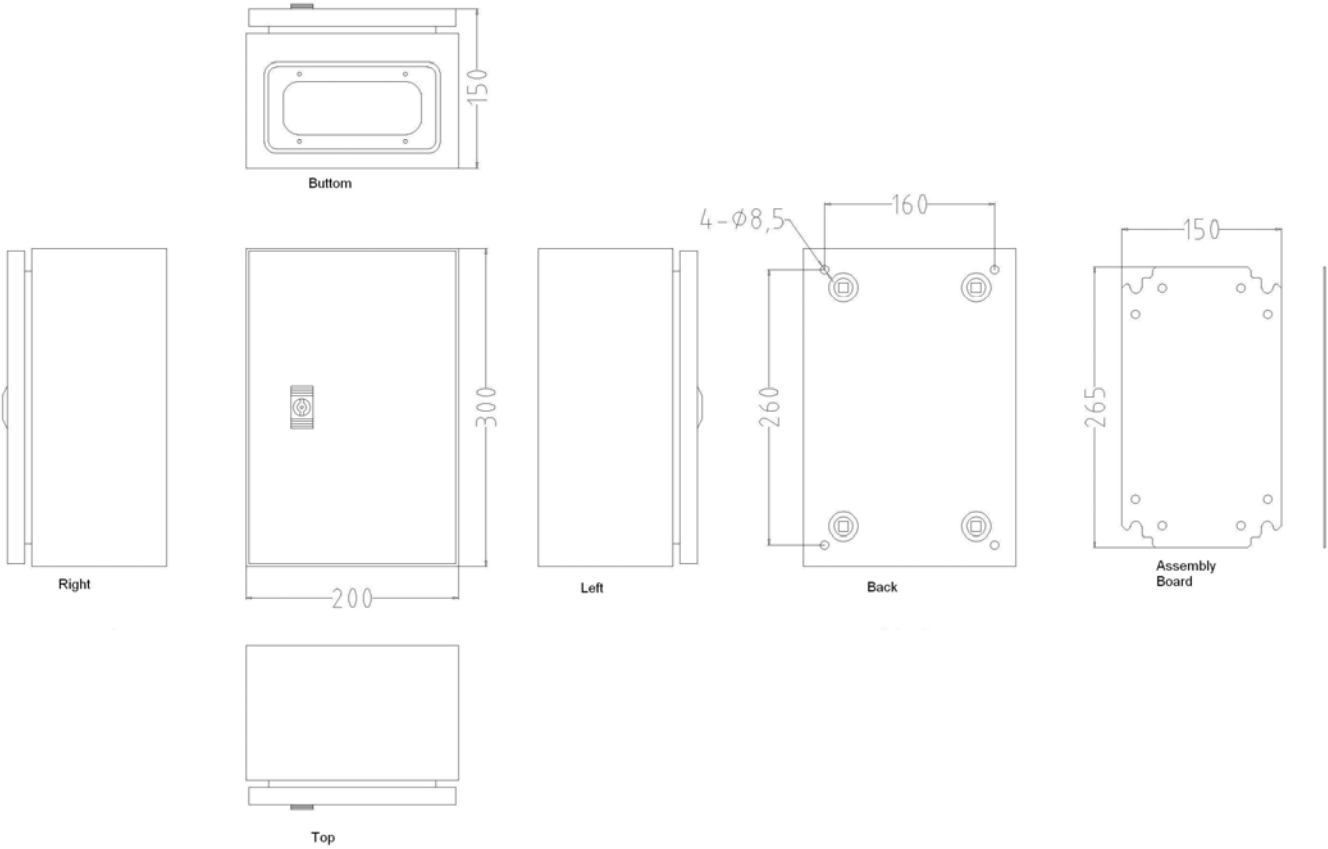

# Mild Steel IP66 Wall Box, 300x200x150mm

unit: +/-0.5mm