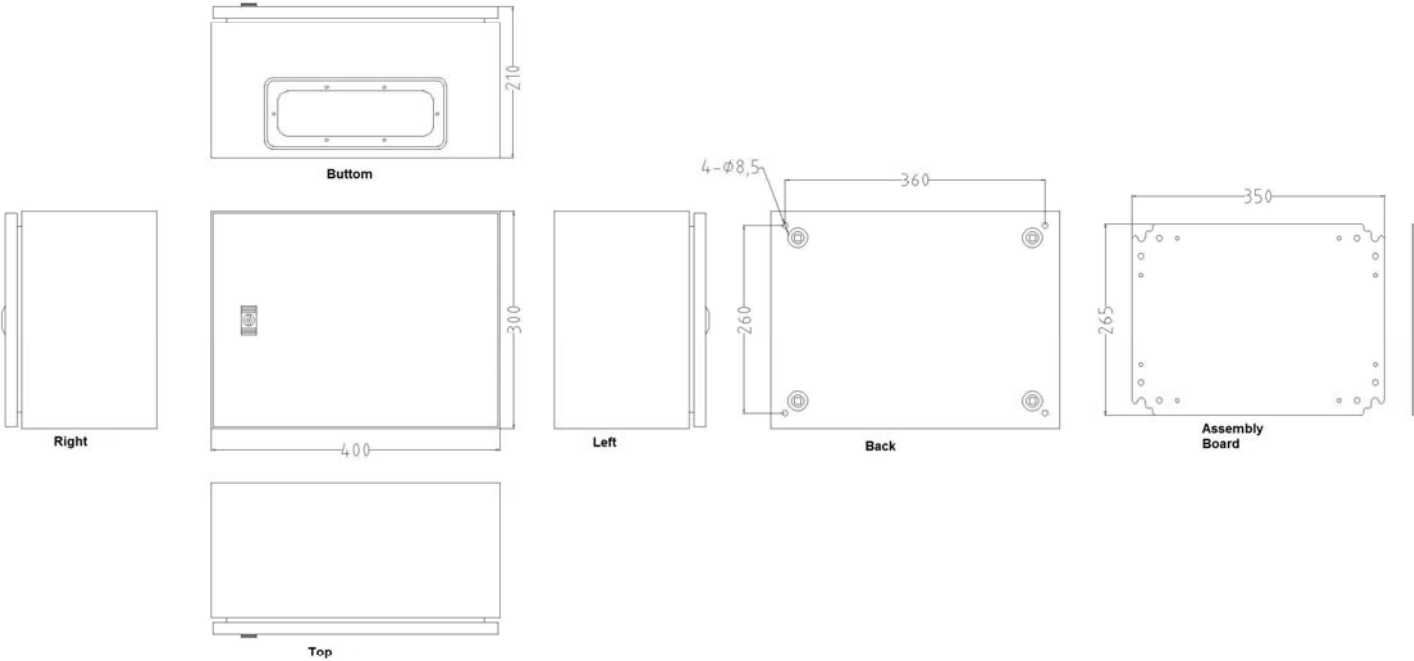

Mild Steel IP66 Wall Box, 300x400x210mm

unit: +/-0.5mm