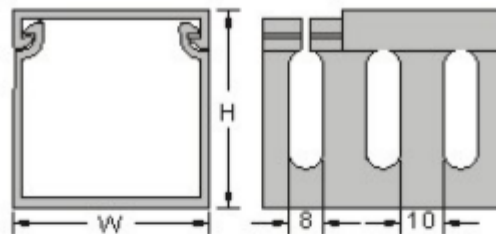

Mechanical Specifications

Length	2m
Width	100mm
Depth	80mm
Slot Type	Open
Slot Gap	8mm

Operation Environment Specifications

Operating Temperature Range	Up to 50°C
Maximum Service Temperature	85°C

Approvals

Standards Met	CE, CSA, RoHS Compliant, UL 94 V-0, UL 94 V-2, UL E97527
----------------------	--

RS Article No	W(mm)	H(mm)	A	B	Slot	Length
758-9311	100	40	22.75	21.75	8mm	2M
758-9320	100	80	22.75	21.75		
758-9317	80	100	12.75	11.75		