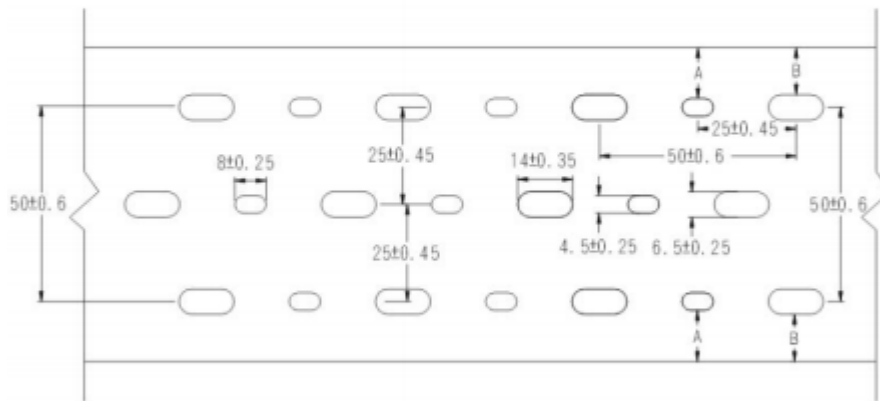

Mechanical Specifications

Length	2m
Width	100mm
Depth	80mm
Slot Type	Open
Slot Gap	8mm

Operation Environment Specifications

Operating Temperature Range	Up to 50°C
Maximum Service Temperature	85°C

Approvals

Standards Met	CE, CSA, RoHS Compliant, UL 94 V-0, UL 94 V-2, UL E97527
----------------------	--

RS Article No	W(mm)	H(mm)	A	B	Slot	Length
758-9311	100	40	22.75	21.75	8mm	2M
758-9320	100	80	22.75	21.75		
758-9317	80	100	12.75	11.75		