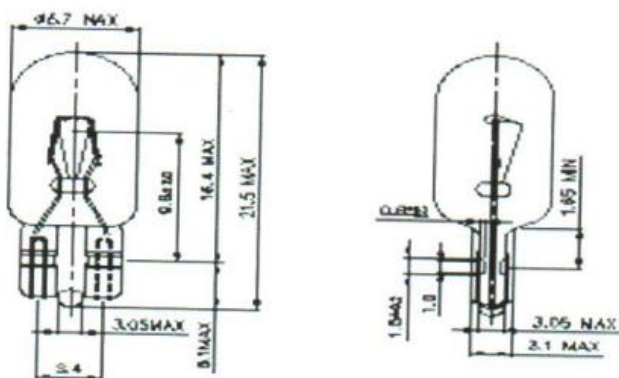

Datasheet

Wedge Filament Indicator Lamp

RS Stock number [655-9637](#)

Dimensions: (mm)

Specifications

Structure		Design Characteristics	
Bulb Type	T1 ¼ Clear	Voltage	14V
Bulb Diameter	Ø6.7 Max	Amperage	80mA±10%
Length	21.5 Max	Filament Type	Vacuum Type
Base Type	Wedge Base	Luminous Flux	3.8Lm ± 20%
		Life Hours	15000hrs

RS Stock No.

6559637

DRAWING - I

Unit : mm

1. Structure	Bulb Type	T1 3/4 Clear
	Bulb Diameter	Ø6.7Max.
	Length	21.5Max
	Base Type	Wedge Base
2. Design Characteristics	Voltage	14V
	Amperage	80mA±10%
	Filament Type	Vacuum type
	Luminous Flux	3.8Lm±20%
	Life Hours	15,000Hrs