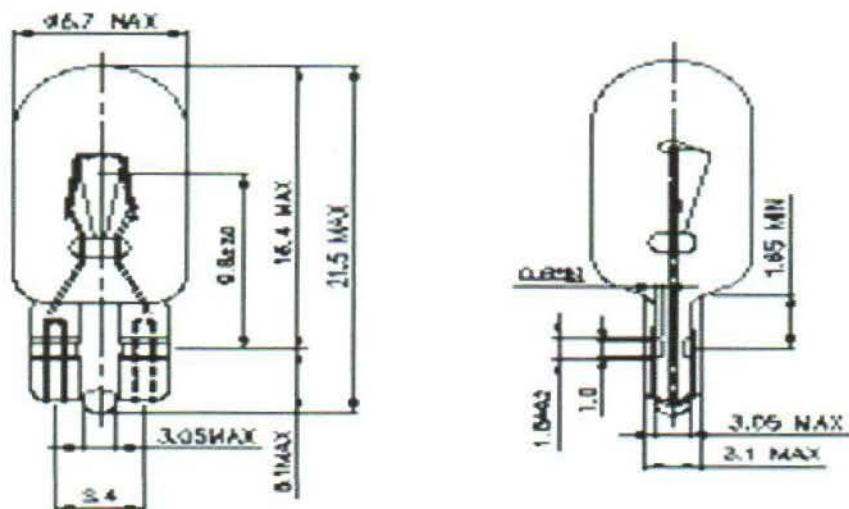

Datasheet

Wedge Filament Indicator Lamp

RS Stock number [655-9637](#)

Dimensions: (mm)

Specifications

Structure		Design Characteristics	
Bulb Type	T1 ¼ Clear	Voltage	14V
Bulb Diameter	Ø6.7 Max	Amperage	80mA±10%
Length	21.5 Max	Filament Type	Vacuum Type
Base Type	Wedge Base	Luminous Flux	3.8Lm ± 20%
		Life Hours	15000hrs

RS Stock No.

6559637

DRAWING - I

Unit : mm

1. Structure	Bulb Type	T1 3/4 Clear
	Bulb Diameter	Ø6.7Max.
	Length	21.5Max
	Base Type	Wedge Base
2. Design Characteristics	Voltage	14V
	Amperage	80mA±10%
	Filament Type	Vacuum type
	Luminous Flux	3.8Lm±20%
	Life Hours	15,000Hrs