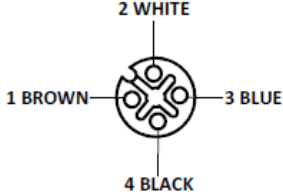

### Dimensions: (mm)

### Cable Specification

Cable Length-L	5 m
Cable Type	4 Core PUR Multi Strand
Sheath Colour	Black
Cross Section of Wire	0.34 sq. mm
Core Dia	1.3 mm
Cable Dia	$4.9 \pm 0.1 \text{ mm}$
Termination	Partially Stripped