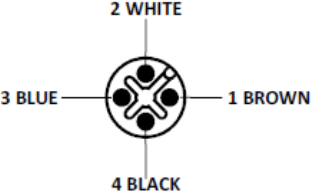

### Dimensions: (mm)

### Cable Specification

Cable Length-L	5 m
Cable Type	4 Core PUR Multi Strand
Sheath Colour	Black
Cross Section of Wire	0.34 sq. mm
Core Dia	1.3 mm
Cable Dia	$4.9 \pm 0.1 \text{ mm}$
Termination	Partially Stripped