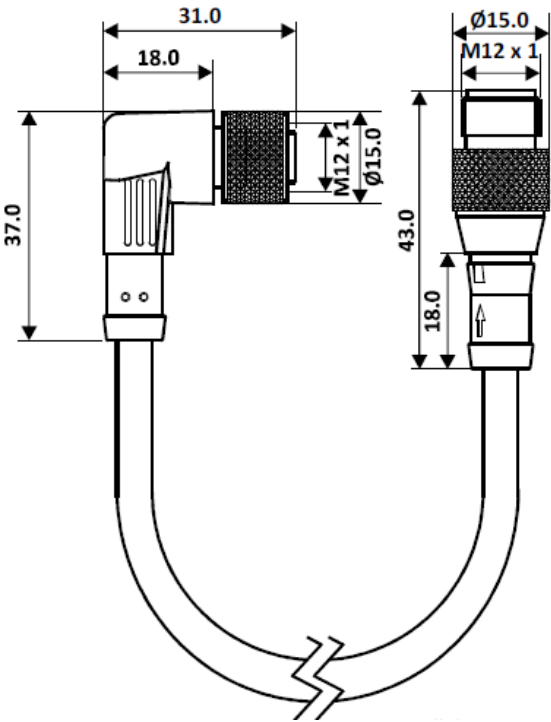

## Connector Assembly

RS Stock 877-1084

### Dimensions: (mm)

### Material Specification

Grip Material	PU
Contact	Cu-Zn
Contact Plating	Gold Plated
Contact Carrier	Nylon 66
O-Ring	Neoprene
Grip Colour	Black
Coupling Nut	Brass Nickel-Plated

### Cable Specification

Cable Length-L	5 m
Cable Type	4 Core PUR Multi Strand
Sheath Colour	Black
Cross Section of Wire	0.34 sq. mm
Core Dia	1.3 mm
Cable Dia	$4.9 \pm 0.1 \text{ mm}$
Termination	Partially Stripped