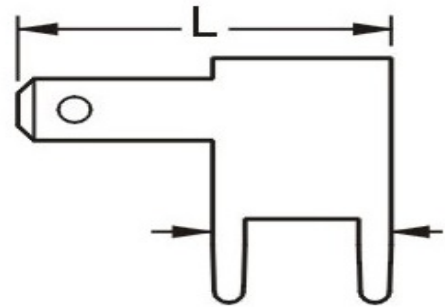

ENGLISH

Datasheet

RS Pro Male Terminals

Stock Number: 125-2002

ITEM NO.	NEMA TAB	DIMENSION inch(mm)		Q'TY
		W	L	BOX
125-2002	.032X.110	0.248	0.524	1000
	0.8X2.8	6.3	13.3	

LT: Loose Piece, Tin Plated
Terminal Material: Brass