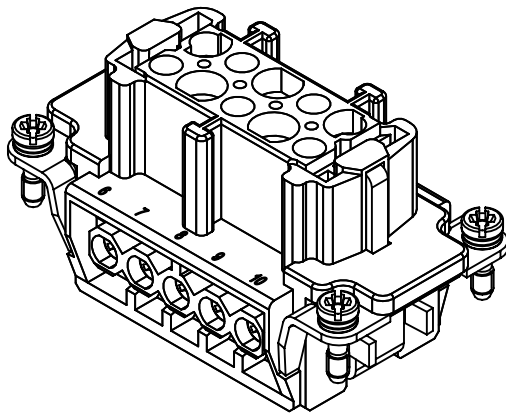

panel cut out

	FREE SIZE TOL':			TITLE		REV.
				RS Pro 10E screw insert 10 contacts F		A
	DRAWN BY	Limei.L	2018.3.16	SIZE	PART NUMBER	SHEET
	CHECKED BY	Andy.Y	2018.3.16	A4	1715730	1 OF 1
APPROVED BY	Steven.W	2018.3.16	SCALE 1:1	MATERIAL:	UNIT: mm	