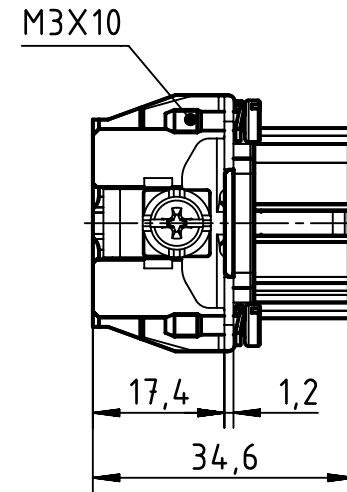

panel cut out

	FREE SIZE TOL':			TITLE		REV.
				RS Pro 10E screw insert 10 contacts F		A
	DRAWN BY	Limei.L	2018.3.16	SIZE	PART NUMBER	SHEET
	CHECKED BY	Andy.Y	2018.3.16	A4	1715730	1 OF 1
APPROVED BY	Steven.W	2018.3.16	SCALE 1:1	MATERIAL:	UNIT: mm	