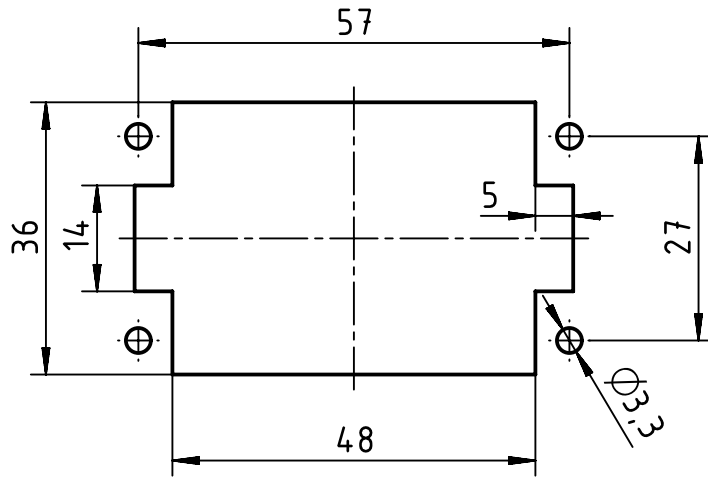

panel cut out

	FREE SIZE TOL':			TITLE		REV.
				RS Pro 10E screw insert 10 contacts F		A
	DRAWN BY	Limei.L	2018.3.16	SIZE	PART NUMBER	SHEET
	CHECKED BY	Andy.Y	2018.3.16	A4	1715730	1 OF 1
APPROVED BY	Steven.W	2018.3.16	SCALE 1:1	MATERIAL:	UNIT: mm	