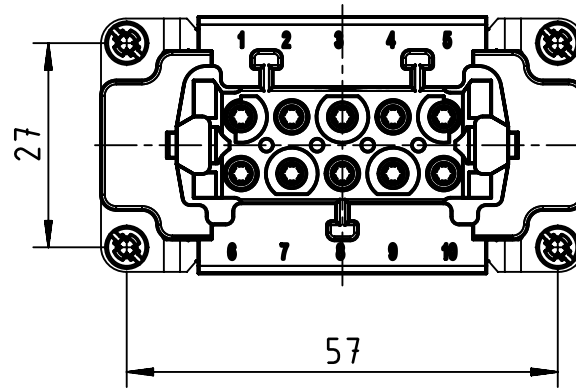

panel cut out

	FREE SIZE TOL':			TITLE		REV.
				RS Pro 10E screw insert 10 contacts F		A
	DRAWN BY	Limei.L	2018.3.16	SIZE	PART NUMBER	SHEET
	CHECKED BY	Andy.Y	2018.3.16	A4	1715730	1 OF 1
APPROVED BY	Steven.W	2018.3.16	SCALE 1:1	MATERIAL:	UNIT: mm	