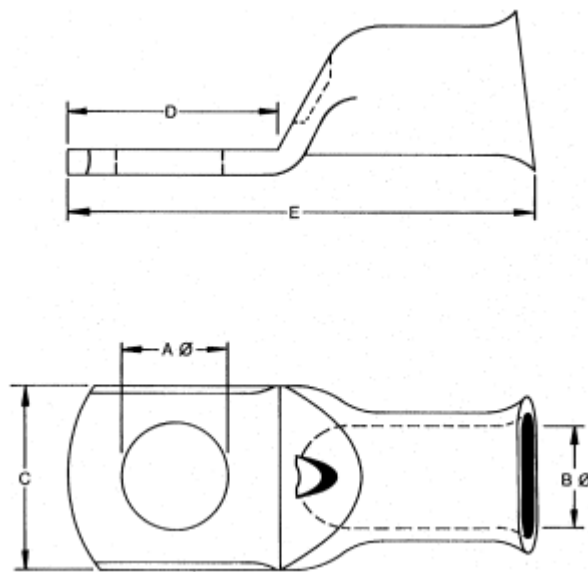

# Heavy duty butt splice terminal, 35sq.mm

RS Stock [119-227](#)

Dimensions: mm

## Specifications

Butt splice terminals used for multi strand cables made in a variety of sizes.