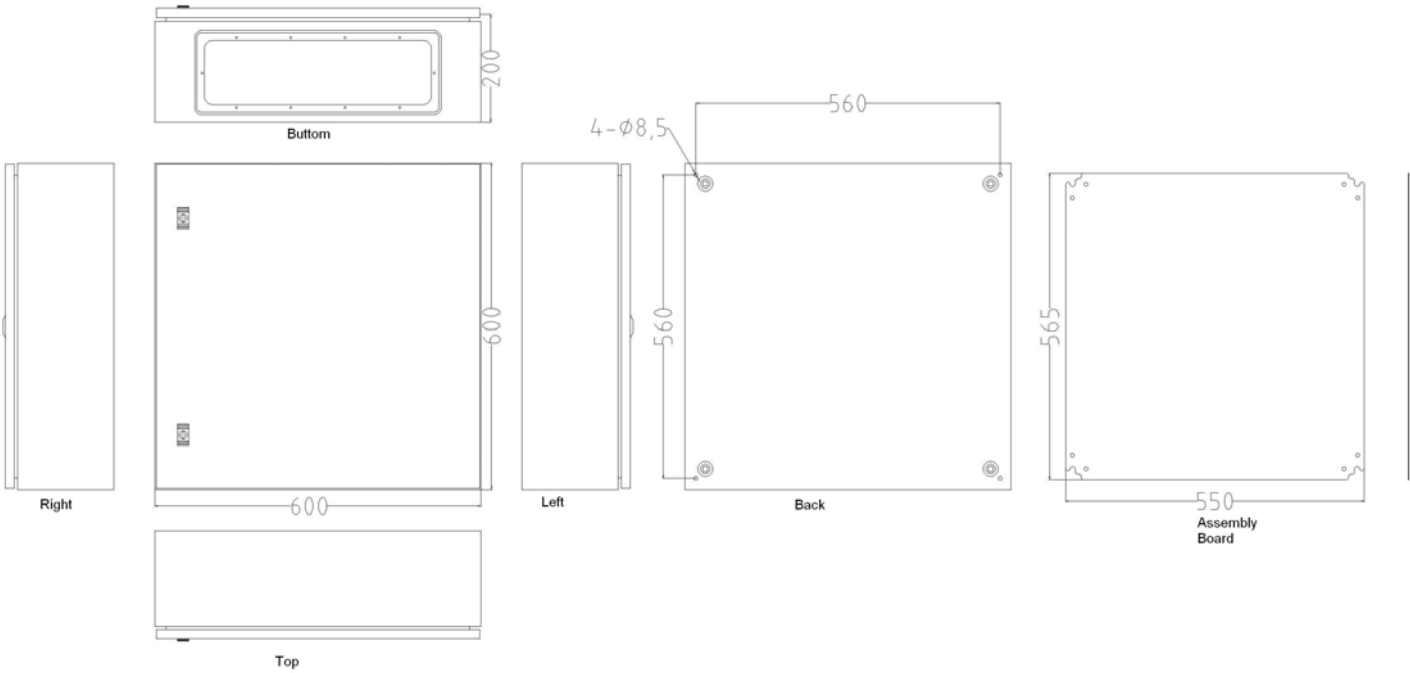

Mild Steel IP66 Wall Box, 600x600x200mm

unit: +/-0.8mm