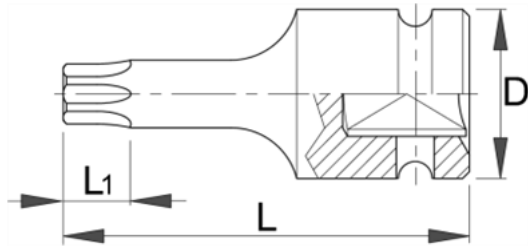

Impact screwdriver socket 1/2" with TX profile - 231/4ATX

Description

- material: chrome molybdenum
- drop forged, entirely hardened and tempered
- surface finish: phosphated to standard ISO 9717

Technical Data

Barcode	Star	D	L	L1	Weight	Box	Tray	Other
612874	TX 30	25	55	3.8	86	4B	5	-
612875	TX 40	25	55	3.8	86	4B	5	-
612876	TX 45	25	55	4,3	86	4B	5	-
612877	TX 50	25	55	5	92	4B	5	-
612878	TX 55	25	55	5,5	95	4B	5	-
612879	TX 60	25	55	8	105	4B	5	-
618761	TX 70	25	55	9,4	111	4B	5	-