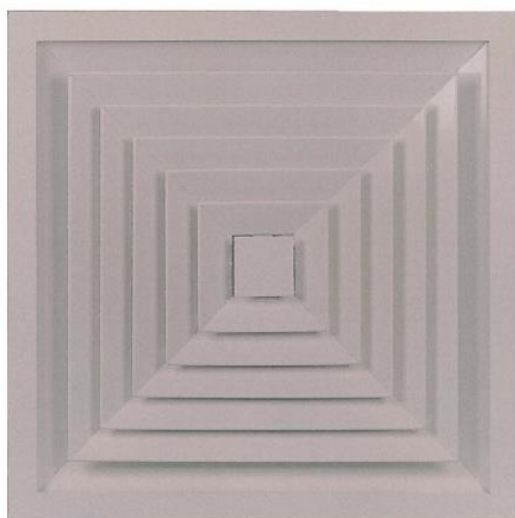

ENGLISH

Datasheet

Stock No: 432-845

RS Pro White Aluminium Louvre, 445 x 445mm

Image representative of range

Product Details

Square Diffusers

4-way, square louvre face diffusers suitable for ceiling mounting, allowing air to be introduced with the maximum diffusion and minimum disturbance.

3 sizes available to suit ducts 300mm, 450mm and 600mm

The core is removable, for easy cleaning and adjustable for either horizontal or vertical projection

Diffusers are manufactured from extruded aluminium sections, the mitred corners being fully welded and finished before being finished in white stove enamel

ENGLISH

Specifications:

Dimensions	445 x 445mm
Flange Width	36.2mm
Slat Configuration	Square Face
Material	Aluminium
Colour	White
Height	445mm
Width	445mm