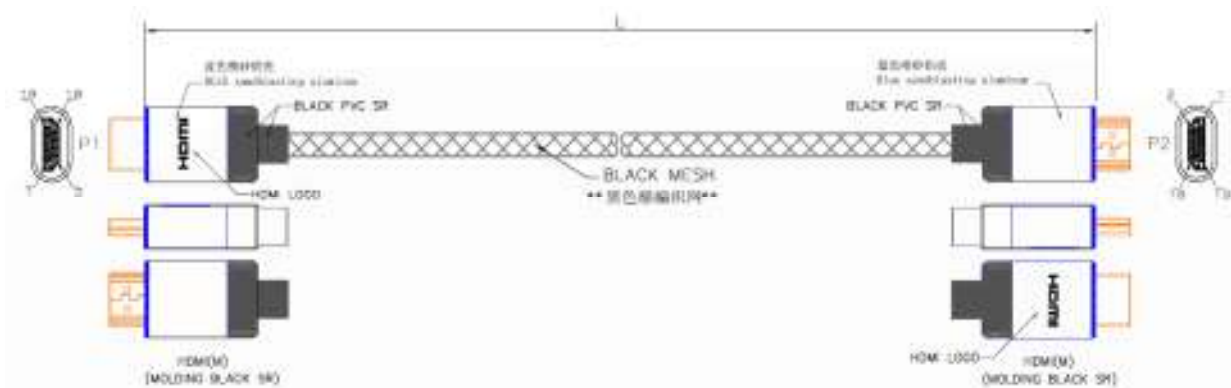

Datasheet

RS PRO 2mtr HDMI M-M 8K High Speed with Ethernet Cable – Black with Blue Connectors

Stock number: 195-4891

EN

The RSPRO 2 metre male to male 8K HDMI cable which has a black PVC jack with mesh and an outer diameter of 7.3mm. The connectors have a gold flash covering to prevent corrosion.

The connector hoods are also made of Aluminium and sandblasted blue and has a strain relief to prevent the jacket splitting around the boot.

HDMI is possibly the most common display connection on the market which can be found on devices ranging from PC's, Bluray players, games consoles and more.

HDMI(M)	1	3	2	4	6	5	7	9	8	10	12	11	14	19	17	13	15	16	18	64
HDMI(M)	1	3	2	4	6	5	7	9	8	10	12	11	14	19	17	13	15	16	18	64
	PAIR		G	PAIR		G	PAIR		G	PAIR		G	PAIR		G	4C				SHELL

- CABLE: 28AWG(1/0.32BC),UL20276,AL+B+D-FOIL,[(#28*1P+D+FAM)*5PCS+#28*4C], BLACK COLOR,OD=7.3±0.2mm,PVC JACKET.
- LENGTH: L.
- CONNECTORS:HDMI(M)*2PCS(BLACK INSULATOR)(SHELL GOLD PLATED).
- MOLD: MOLDING TYPE.
- CONTACTS:
- Test machine test condition.
 - A.100% OPEN,SHORT&INTERMITANCE TEST.
 - B.CONDUCTOR RESISTANCE: 2ohms MAX:
 - C.INSULATION RESISTANCE:10MΩ Min/,10ms:
- ALL MUST BE MEET ON ROHS COMPLIANT.