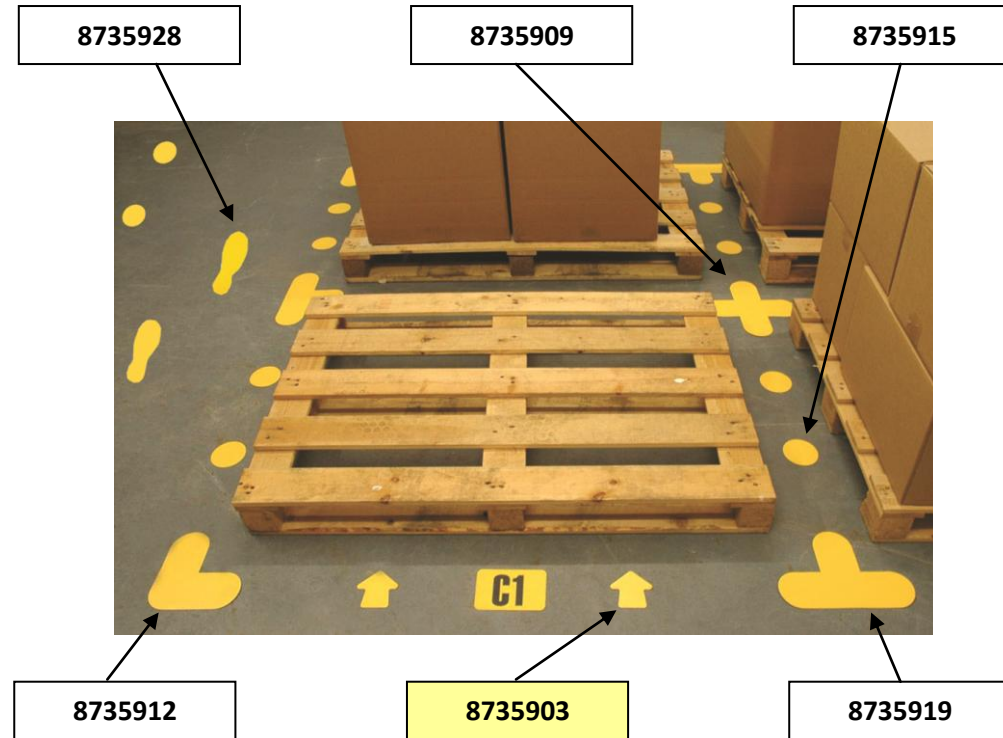

Datasheet

RS Stock No. 8735903

Arrow Shaped Floor Sign, 90mm, 100 Pack

- Highlight walkways, fork truck routes and pallet positions on the warehouse floor
- Tough PVC with aggressive adhesive backing
- Mark block stack pallet areas quickly and effectively with no mess
- Designed to withstand everyday warehouse traffic
- Suitable for clean, flat, sealed surfaces
- Packs available in Yellow, Red, Blue, Green, Black and White

Description	Size (mm)	(Pack Qty)	RS Stock No
+ Shaped Floor Sign,300x300mm	L300 x W300	10	8735909
Arrow Shaped Floor Sign,90mm	H90	100	8735903
L Shaped Floor Sign,200x200mm	L200 x W200	10	8735912
Circle Shaped Floor Sign,90mm	90 DIA	100	8735915
T Shaped Floor Sign,200x300mm	L200 x W300	10	8735919
Feet Shaped Floor Sign,300x100mm	L300 x W100	10	8735928