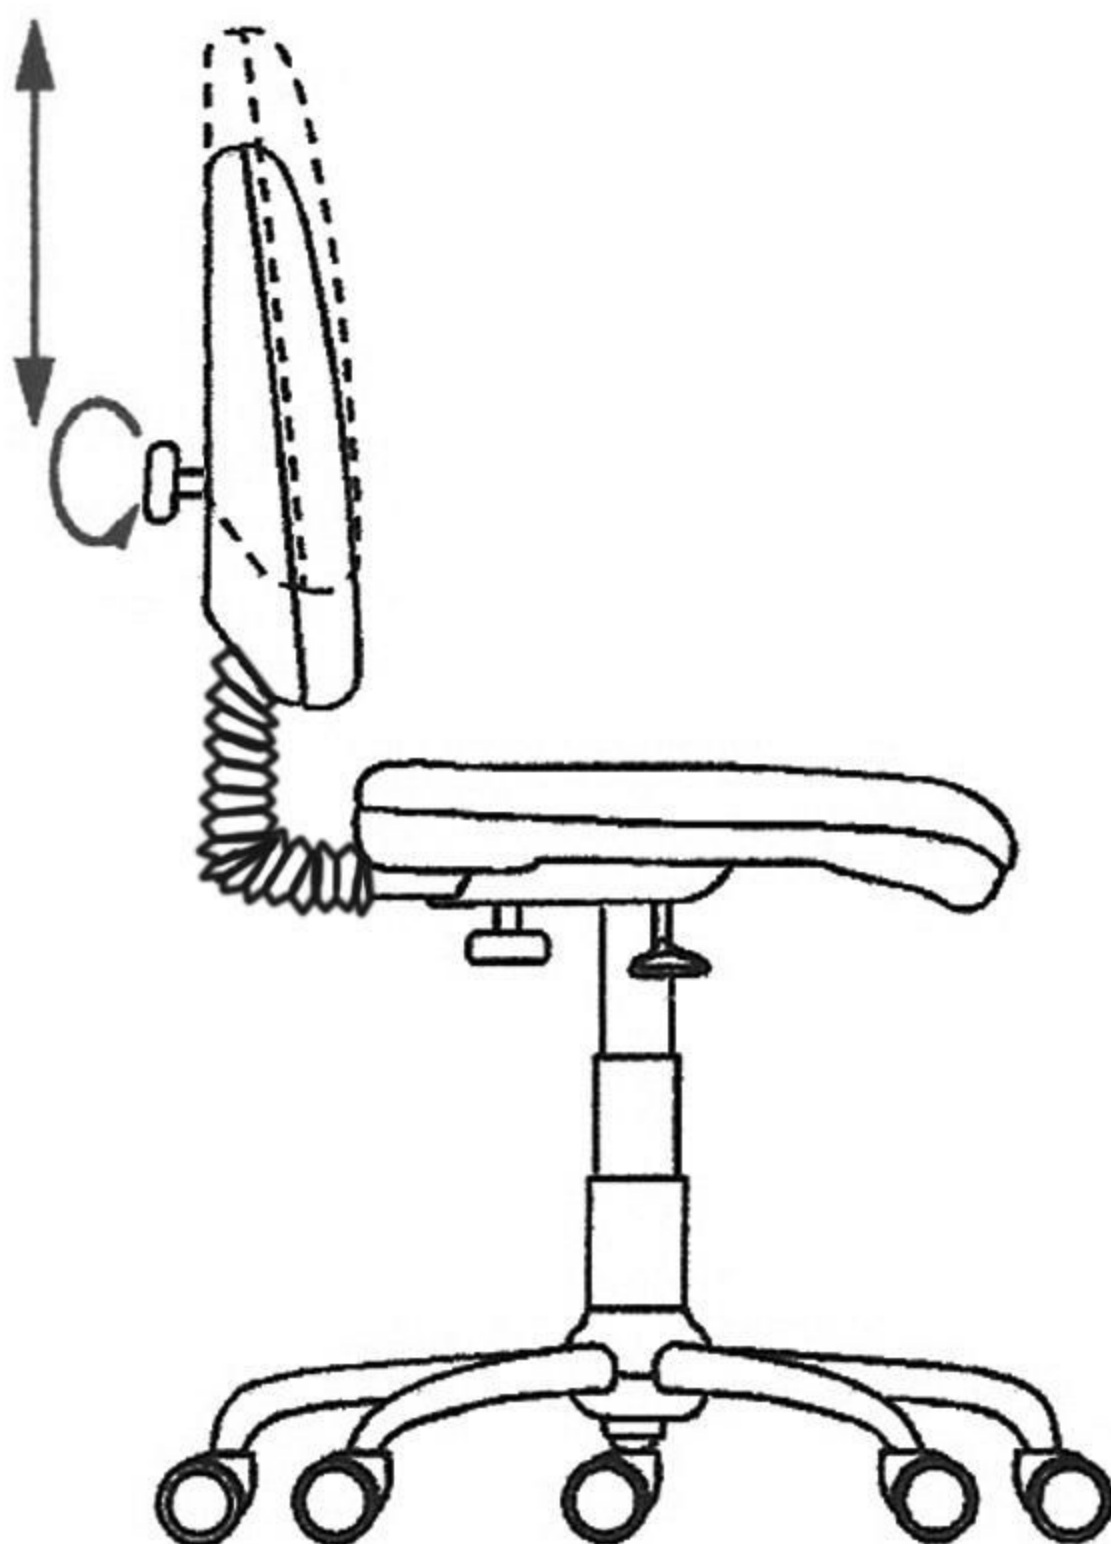

BLASTER MEDIUM

Altezza schienale
Höhenverstellung der Rücken
Règlage hauteur du dossier
Height adjustment of the back