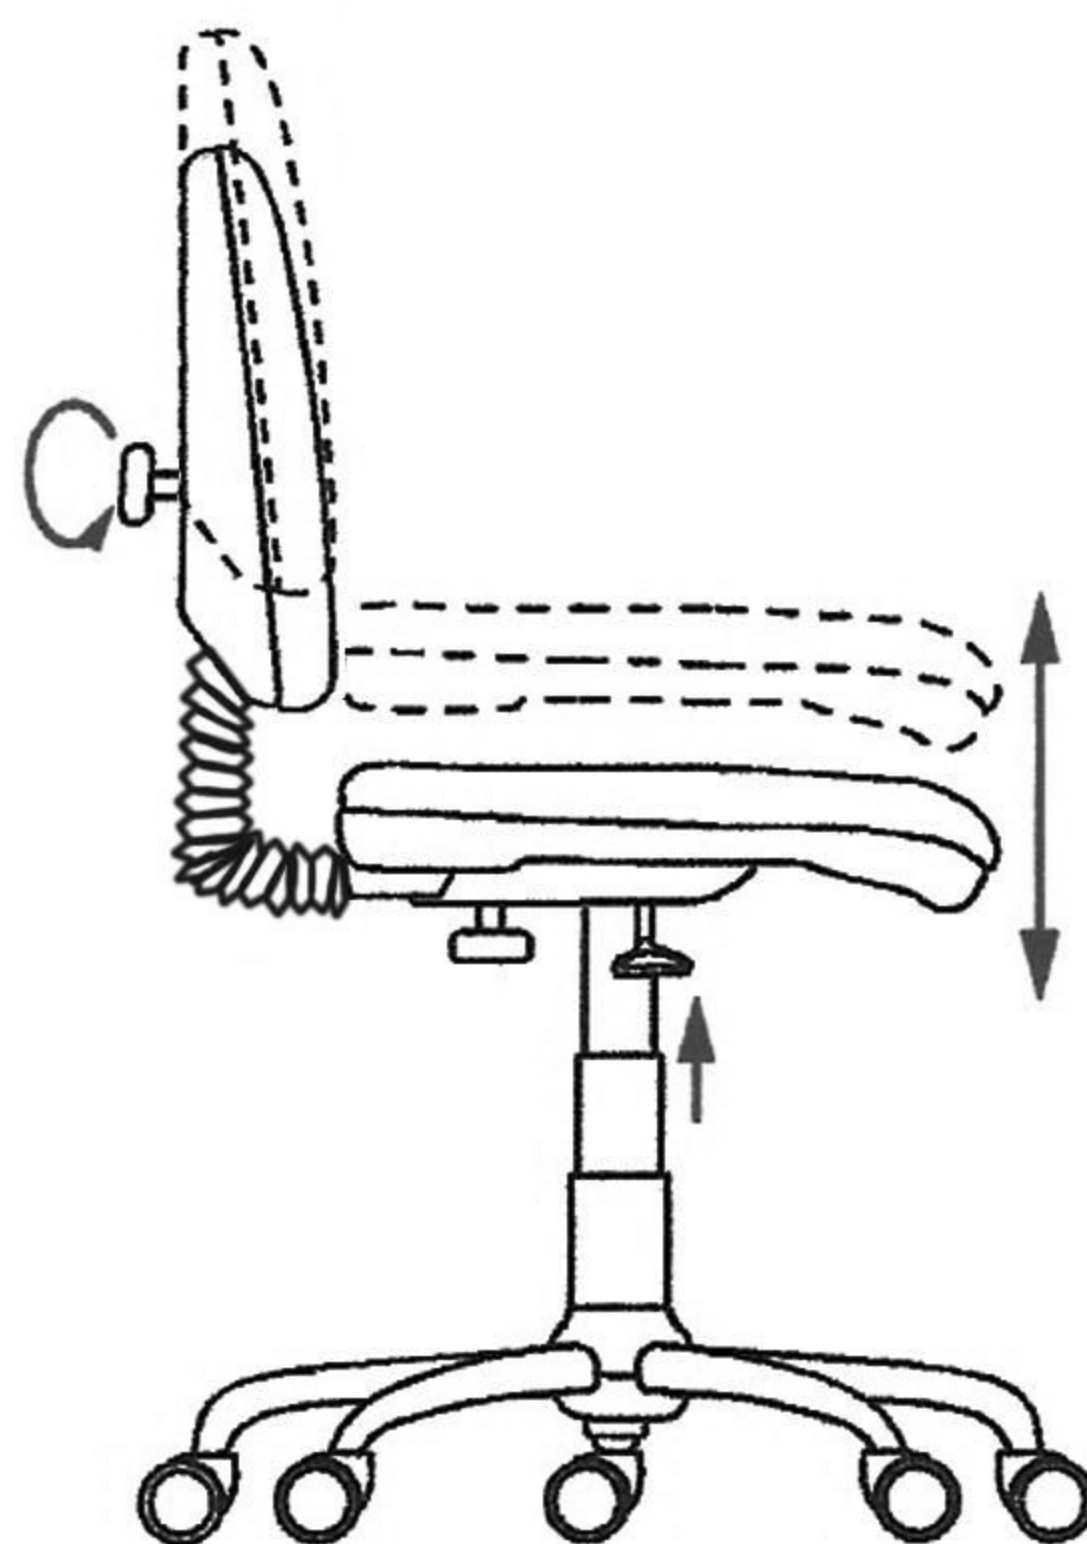

Altezza seduta
Höhenverstellung dem Sitz
Règlage hauteur du siège
Height adjustment of the seat