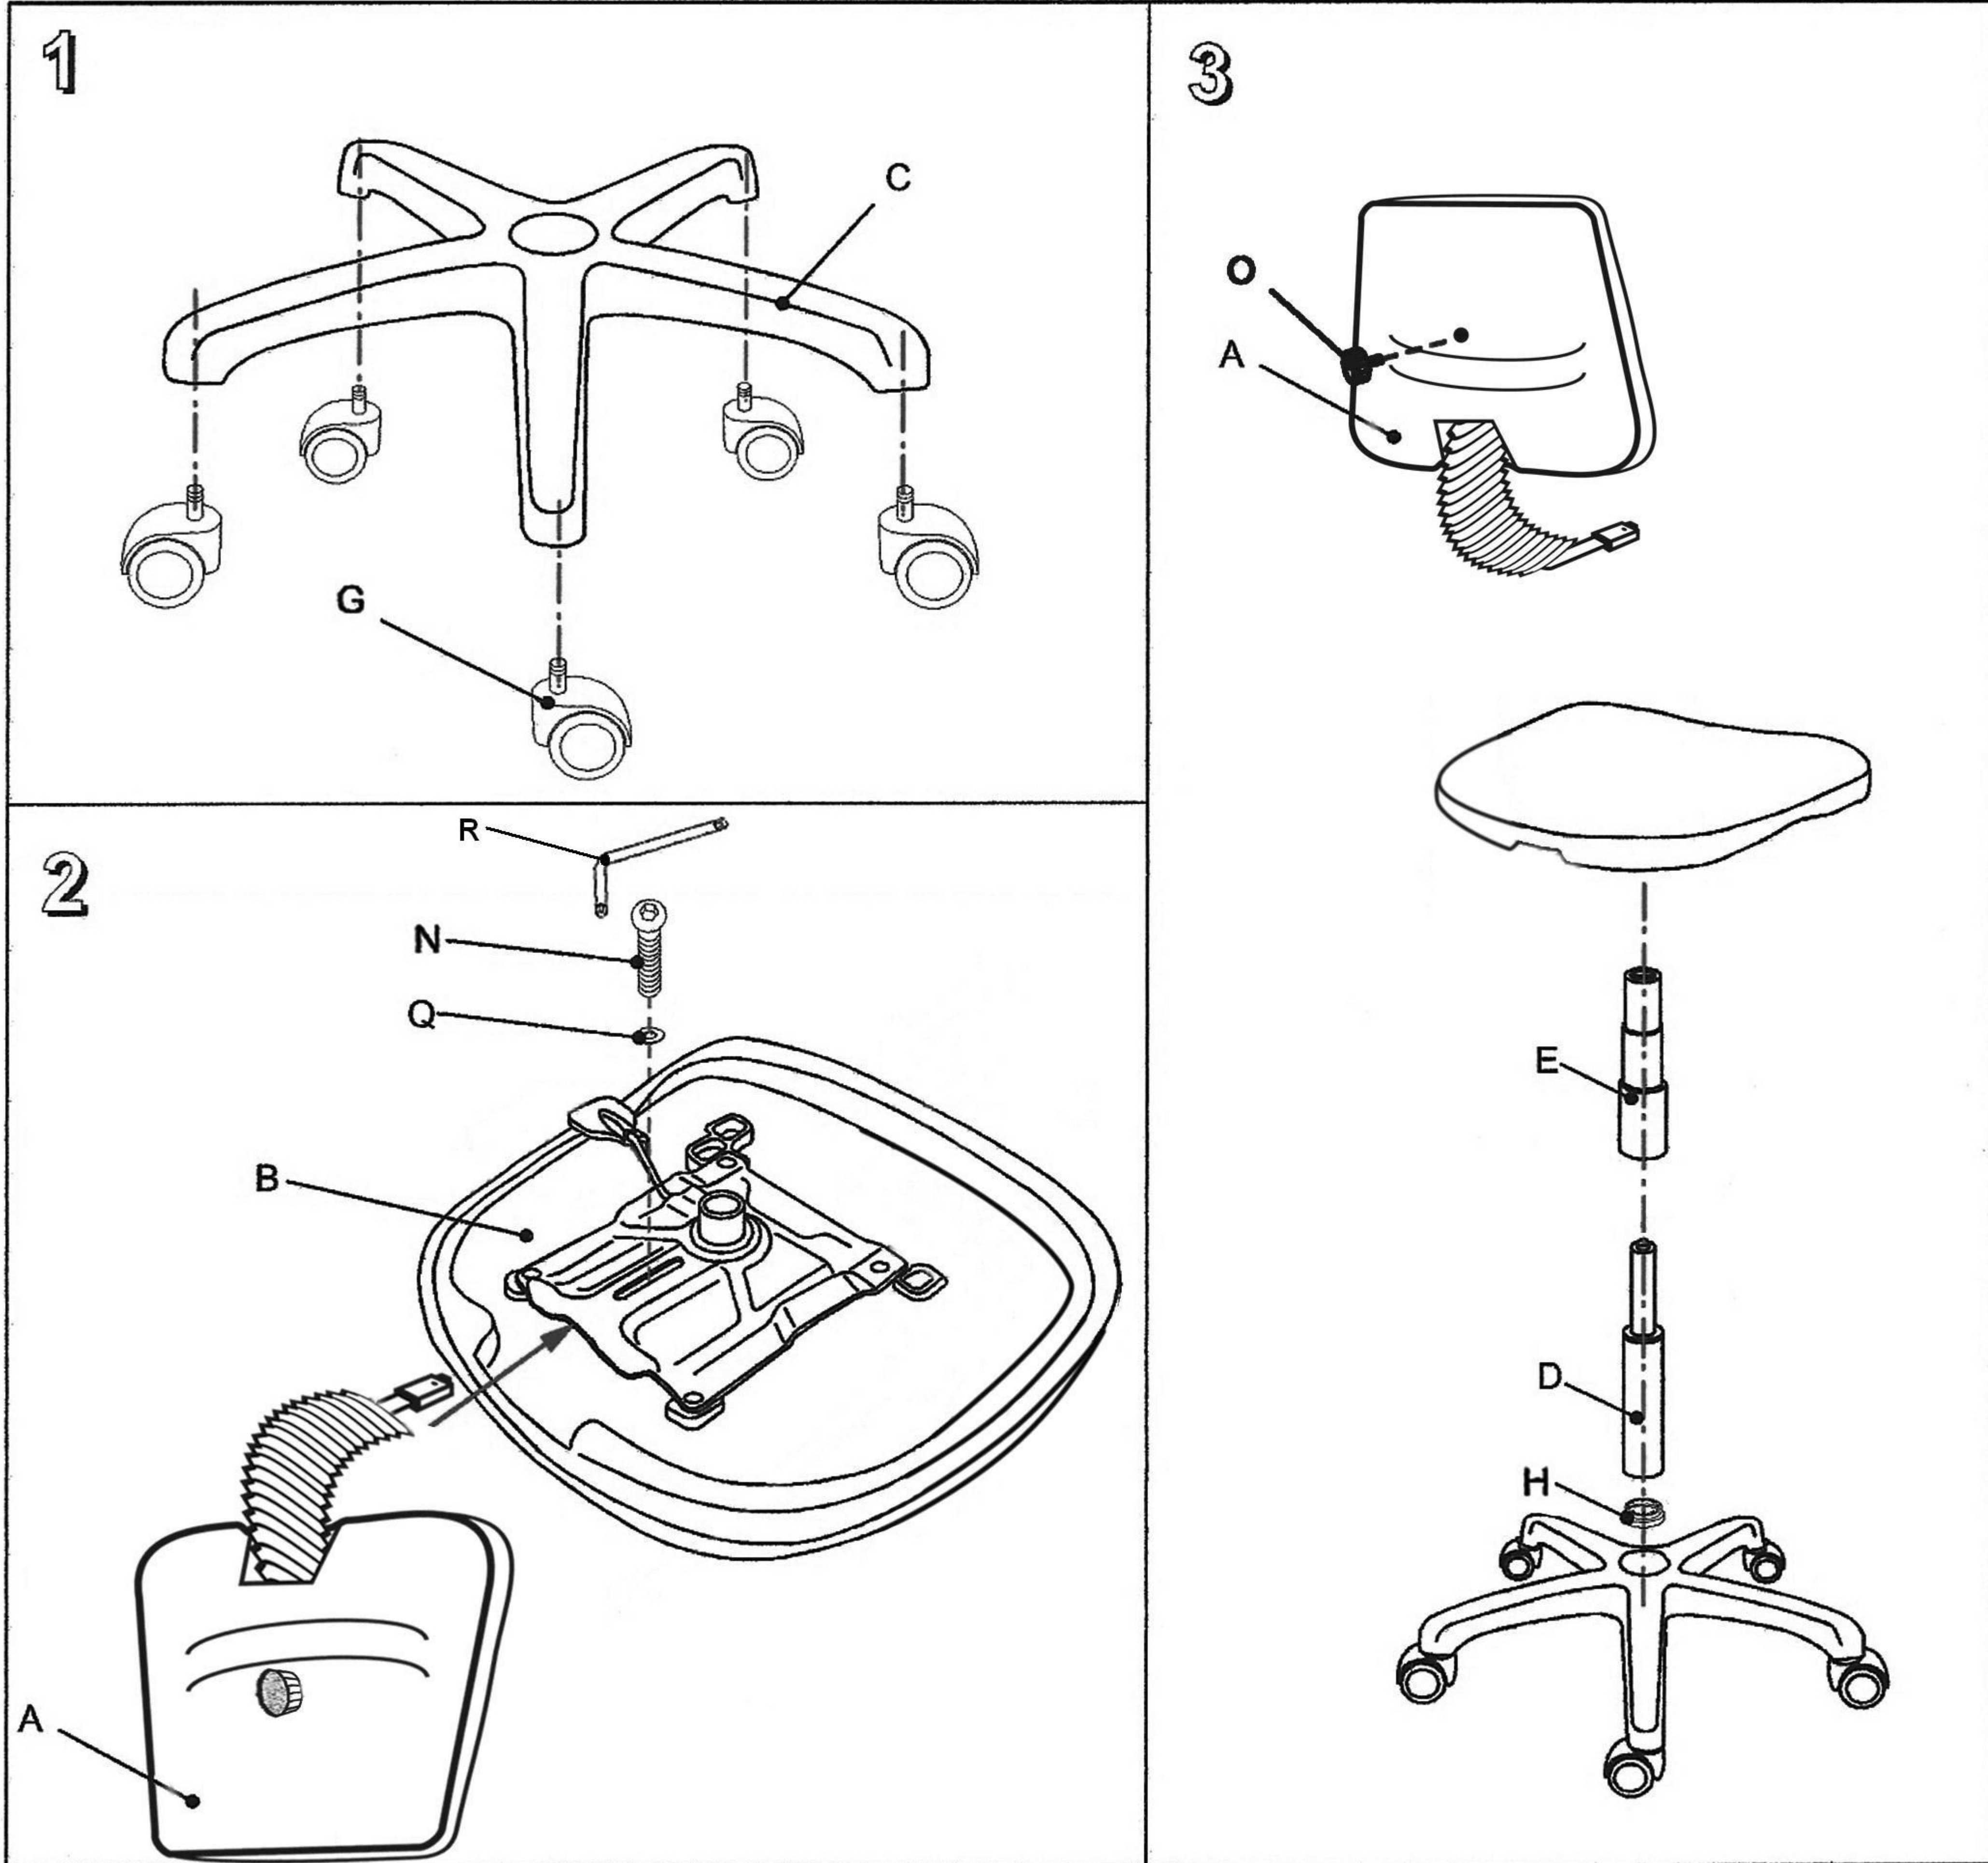

Instruction

RS PRO Executive Chair

Stock No: 1809725

BLASTER MEDIUM

A	x1	B	x1	C	x1	D	x1	E	x1		
G	x5	H	x1	N	x2	O	x1	Q	x1	R	x1

This part is attached to the bottom of 'E'

To ensure chair is 'tamper resistant' use the second 'N' bold in place of the 'O' hand wheel

Altezza seduta
Höhenverstellung dem Sitz
Règlage hauteur du siège
Height adjustment of the seat

Regolazione schienale
Rücken vor und zurück
Règlage du dossier d'avant en arrière
Back and forth adjustment of the back