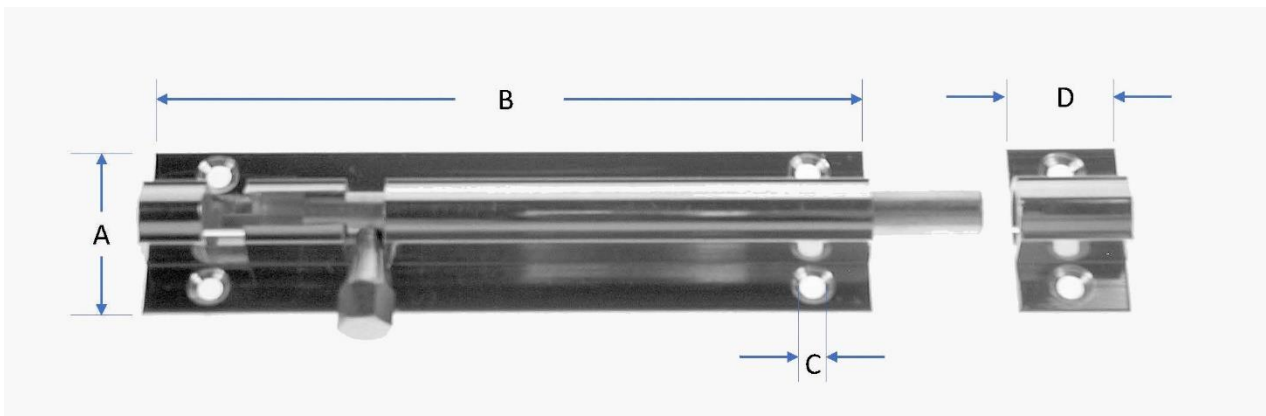

## FEATURES

- Quick and easy to fit
- Easy sliding bolt action
- Offers security/privacy
- Can be fitted horizontally, or vertically (pointing up or down)
- Made from brass with a chrome finish

# RS PRO BARREL BOLTS - STRAIGHT - BRASS

RS Stock No.: 8938663,8938666,8938672

RS Professionally Approved Products bring to you professional quality parts across all product categories. Our product range has been tested by engineers and provides a comparable quality to the leading brands without paying a premium price.

## Product Description

Barrel bolts are ideal for adding security to external doors (garages/sheds for example), or increasing privacy for internal doors, such a bathroom or toilet. They are easy to fit, with a simple sliding bolt action, and can be fitted horizontally, or vertically (pointing up or down).

## General Specifications

Please view our full range listing below:

RS Stock No	Finish	A (mm)	B (mm)	C (mm)	D (mm)
893 8663	Brass – Chrome finish	25	76	3	12
893 8666	Brass – Chrome finish	25	51	3	12
893 8672	Brass – Chrome finish	25	102	3	12